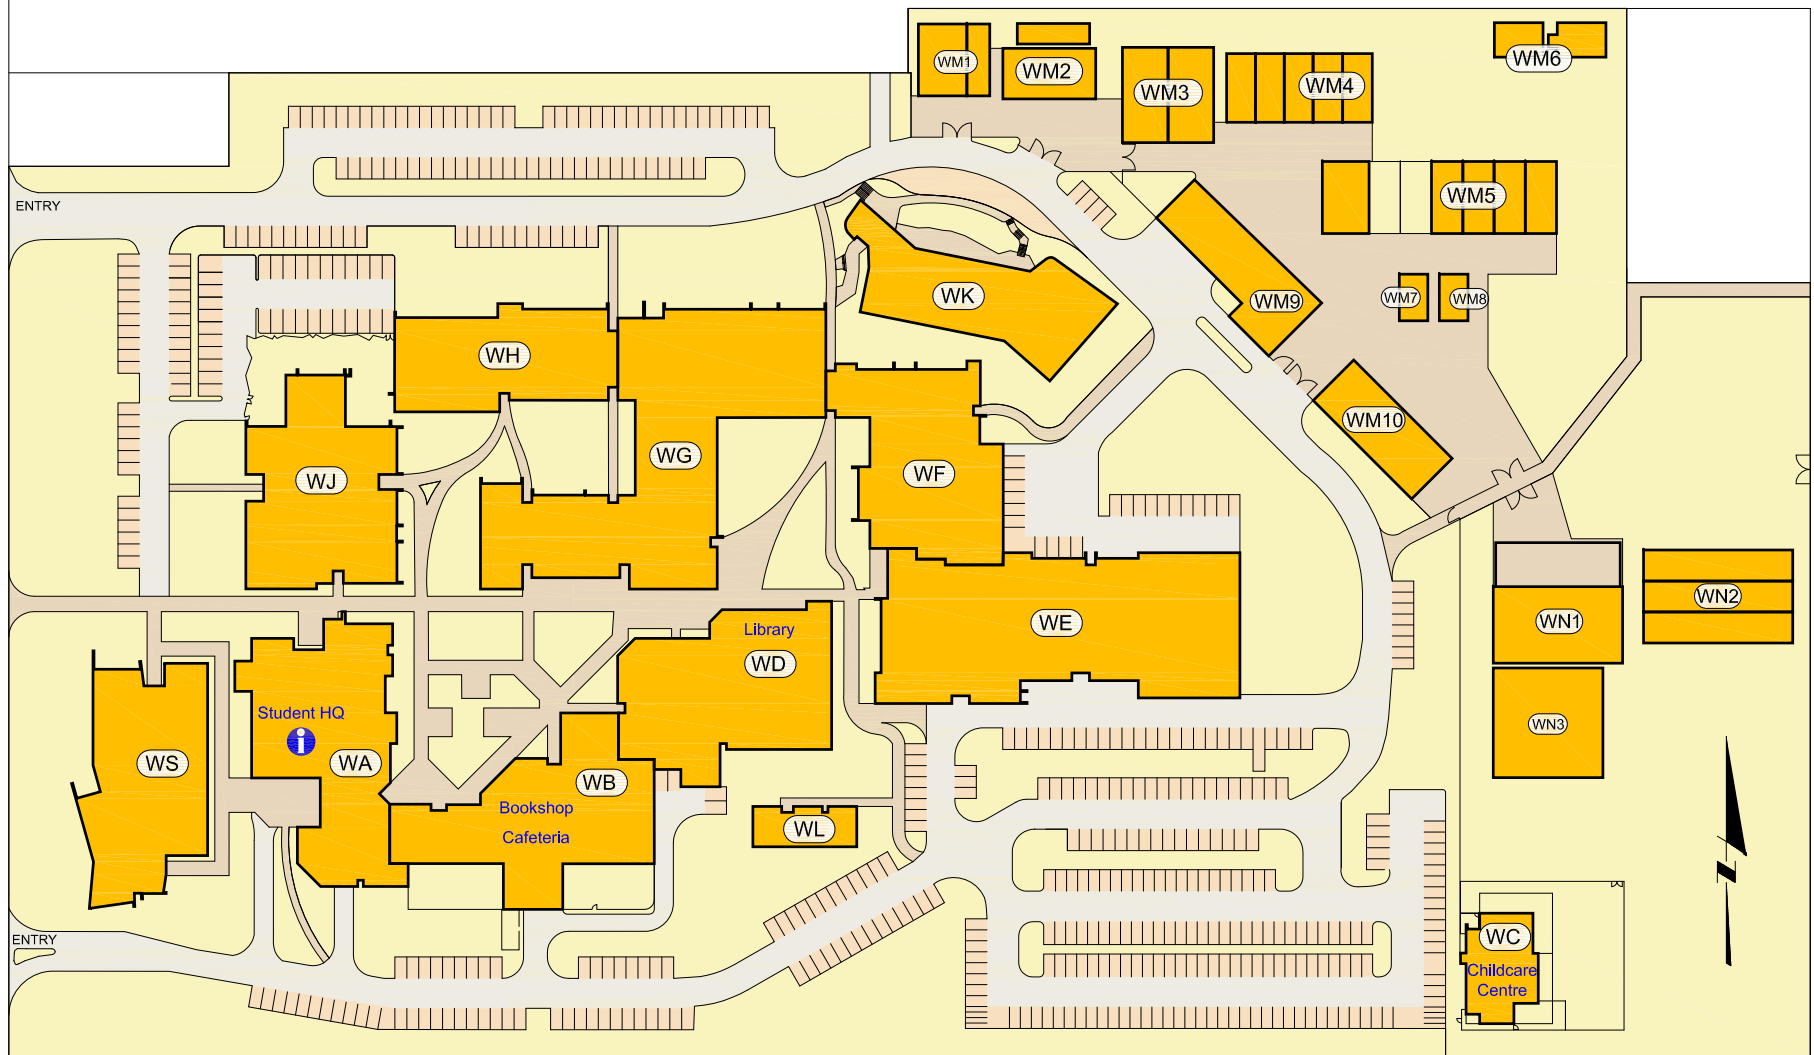

STUD ROAD

TYNER ROAD

Swinburne University of Technology
Wantirna Campus

369 Stud Road
 Wantirna South
 VIC 3152

Tel : 03 9214 8000
 Fax : 03 9800 3369

DEPARTMENT	BLDG	DEPARTMENT	BLDG	DEPARTMENT	BLDG
Student HQ	WA	Childcare Centre	WC	Language & Academic Support	WG
Administration & Business Technology	WH	Educational Production Services	WD	Library	WD
AMEP (Adult Migrant English Programme)	WG	Electrical & Renewable Energy	WF	Management Studies	WH
Arts	WD	Engineering & Manufacturing	WE	MEGT Aust. Apprenticeship Centre	WD
Bookshop	WB	Engineering, Technology & Trades Admin.	WE	Professional Development Unit	WA
Cafeteria	WB	Horticulture & Environment	WM	Strategic Planning Services	WA
Campus Director	WA	Horticulture & Environment Admin.	WJ	Student & Residential Services	WA
Careers & Employment	WA	Information & Communication Technology	WG	Sustainability, National Centre for	WS
Centre for Cultural & Linguistic Diversity	WG	Information Resources	WD	Swinburne Student Amenities Assoc. (SSAA)	WB
		KIOSC - Knox Innovation Opportunity & Sustainability Centre	WK		