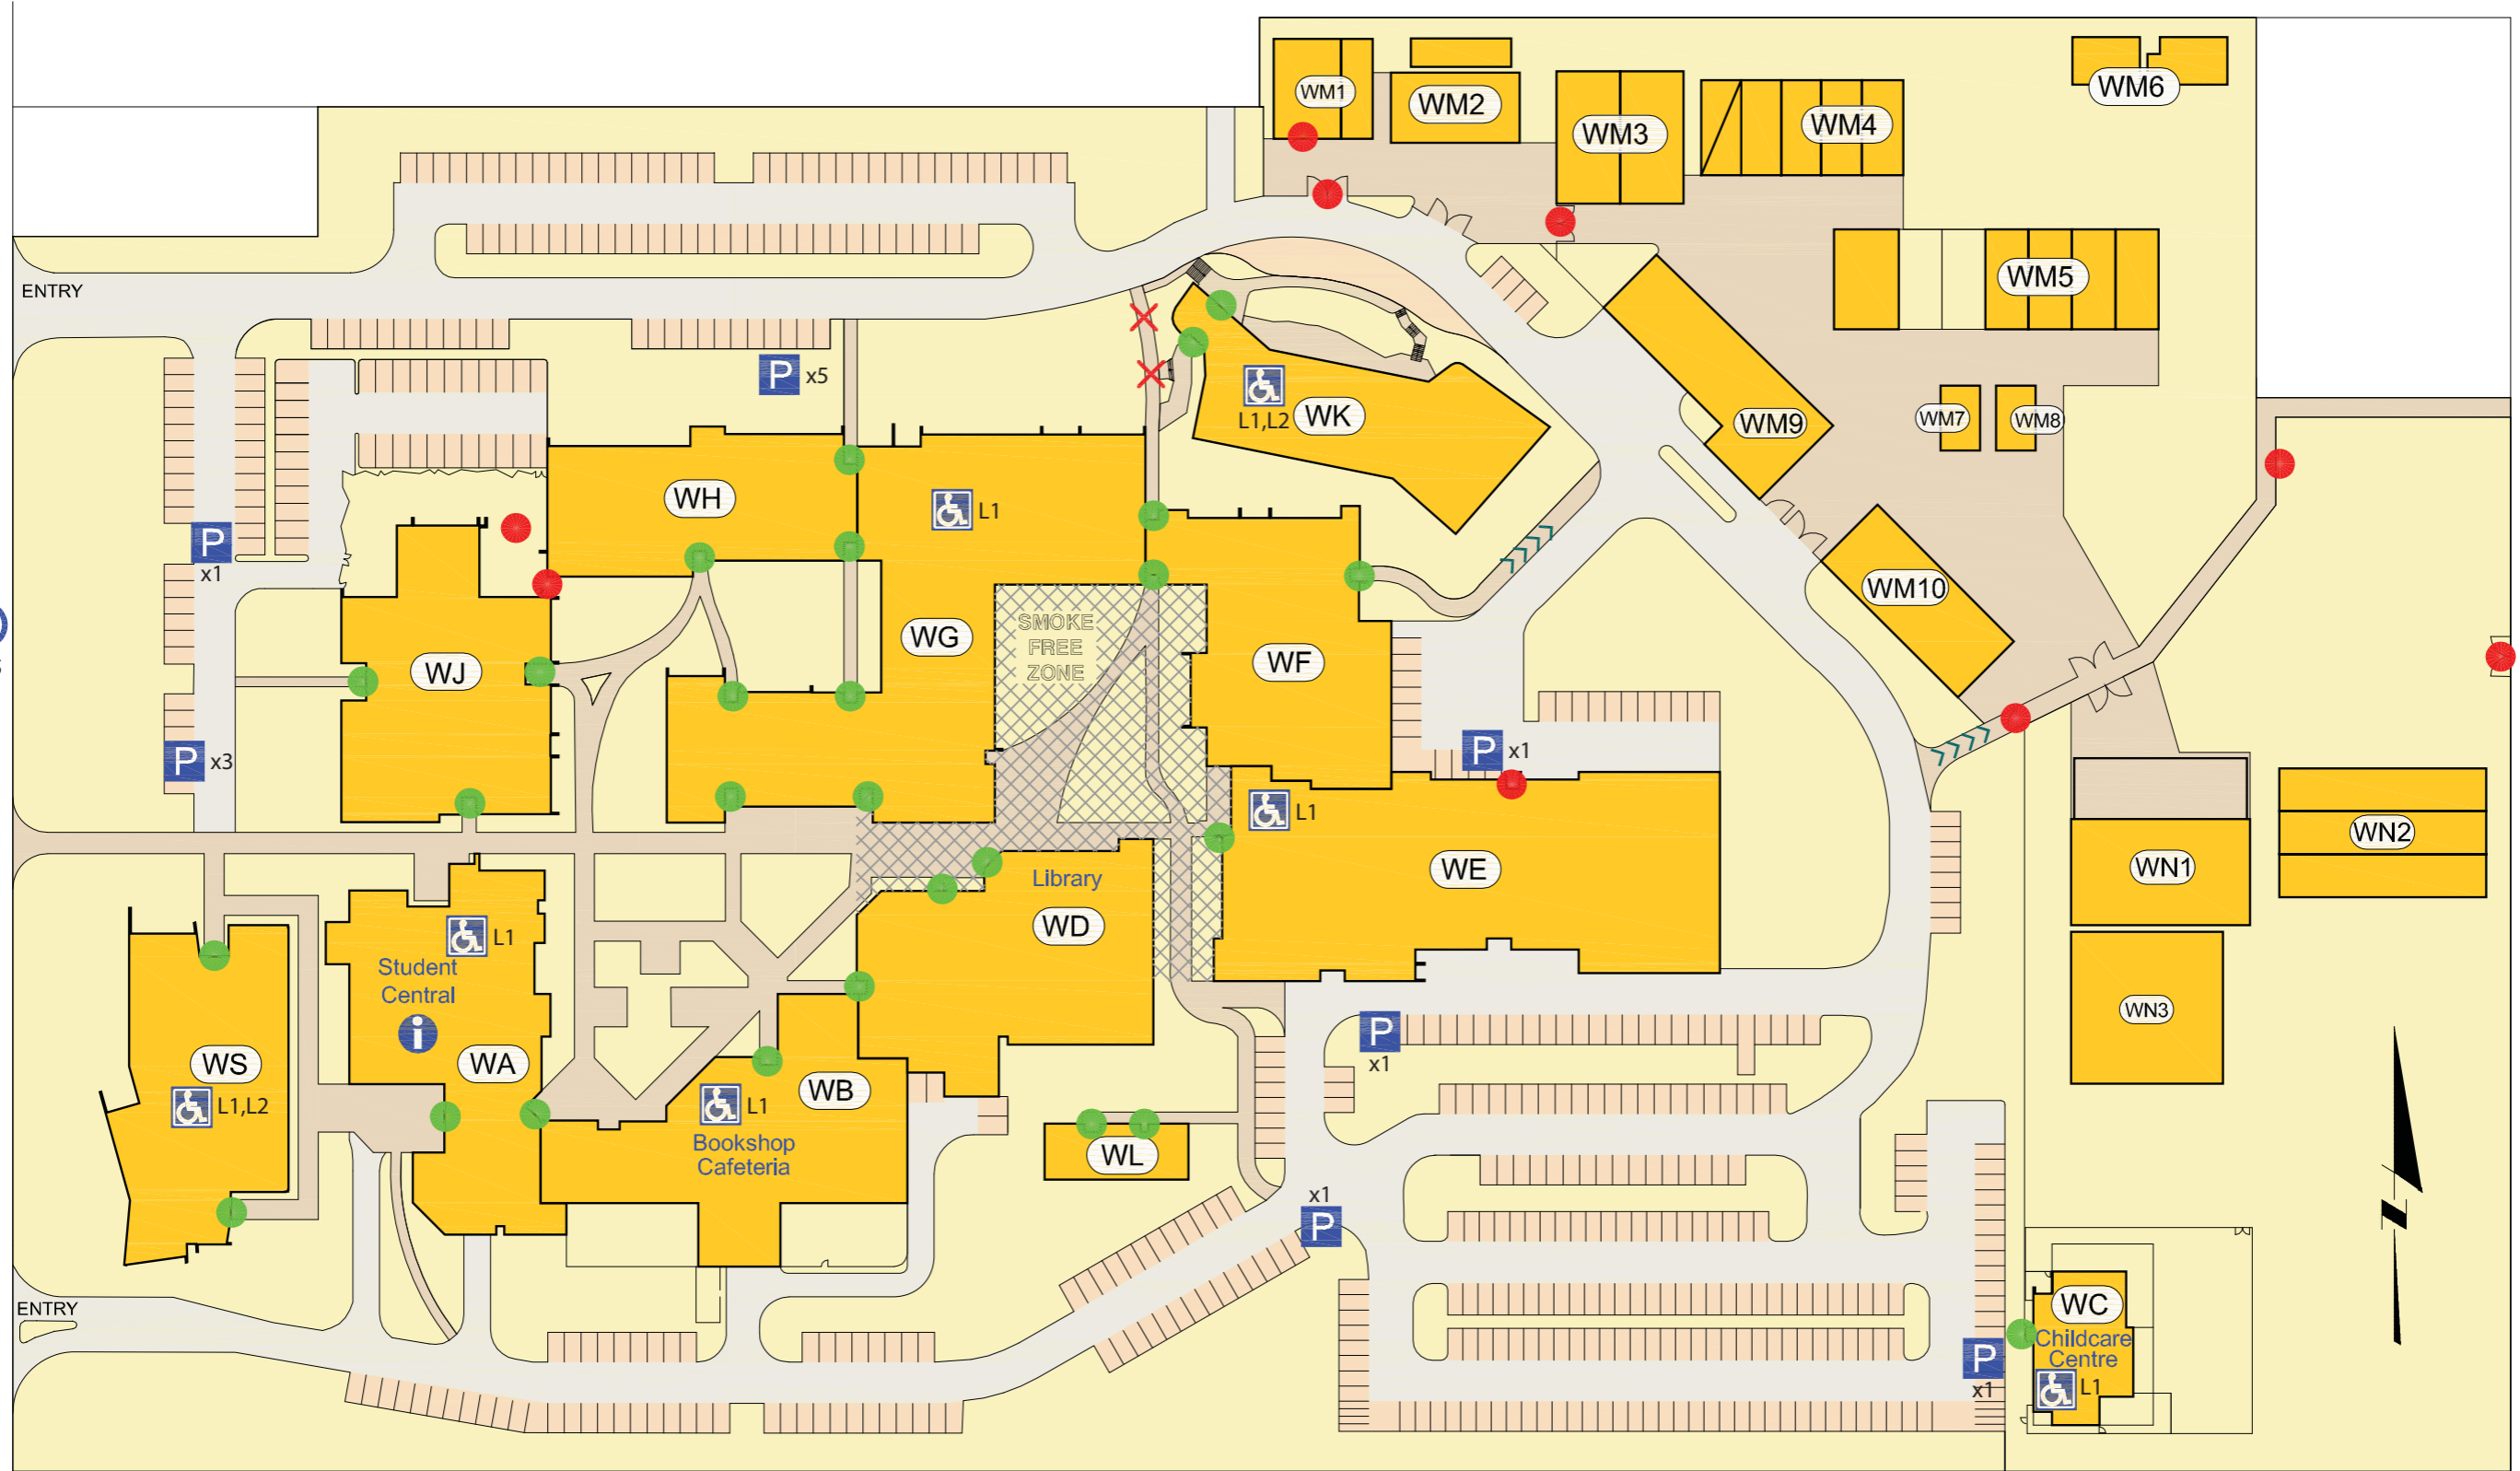

665

665

STUD ROAD

TYNER ROAD

**SWINBURNE**  
UNIVERSITY OF TECHNOLOGY

Swinburne University of Technology  
Wantirna Campus  
369 Stud Rd, Wantirna

Tel : 03 9214 8000  
Fax : 03 9800 3369

-  Disabled Parking Available
-  Disabled Toilet Location
-  Inaccessible Entrance
-  Accessible Entrance
-  Gradient
-  Bus Stop
-  Inaccessible Path