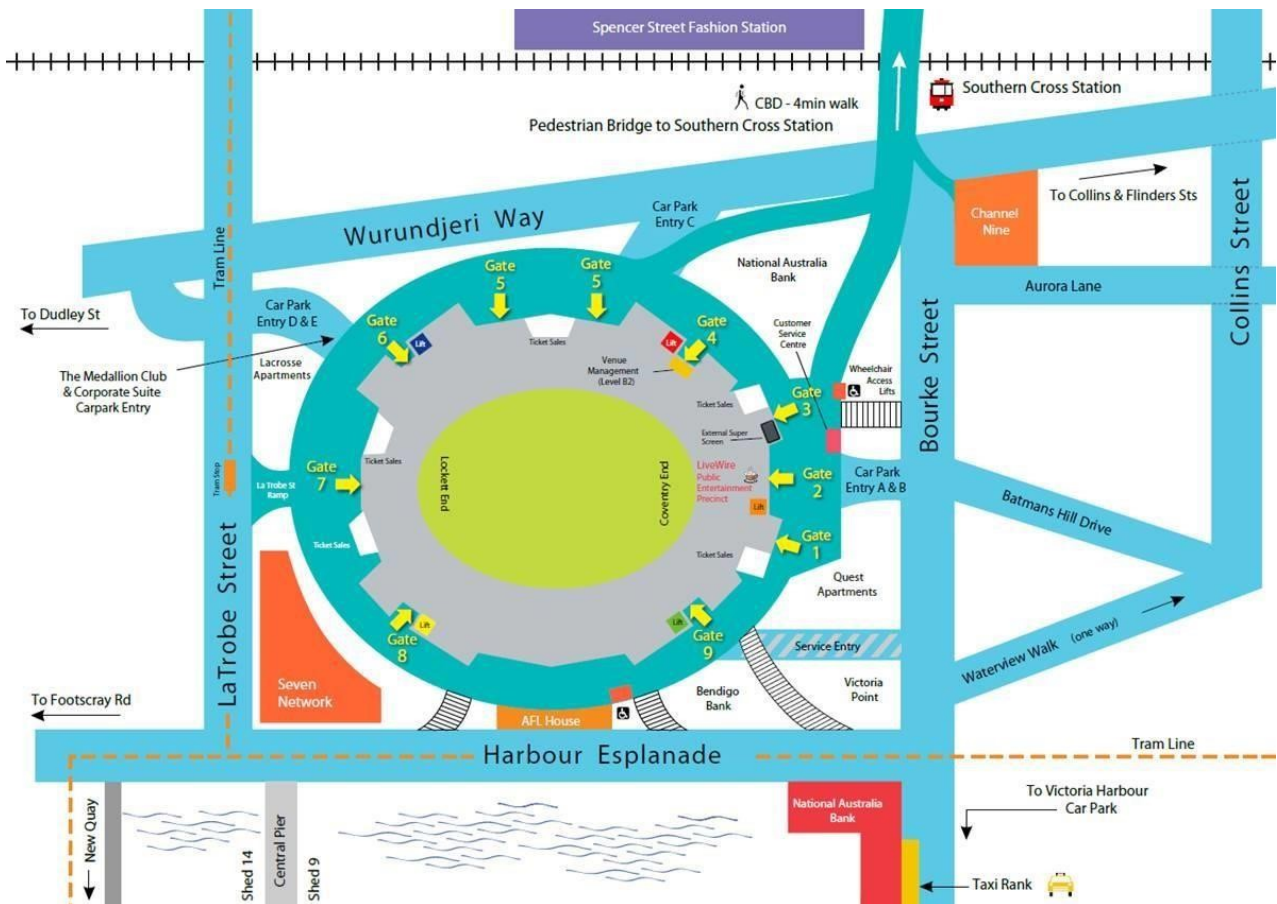

MARVEL STADIUM

HOW TO GET TO THE VICTORY ROOM

By Private Vehicle

- Enter the Marvel Stadium car park via **Bourke Street - Car Park Entry A** (left ramp)
- Park to the left of the venue and follow the signs to **Gate 9**
- Take the lift to Level 1 and follow the signs to the Victory Room

By Taxi

- Direct the taxi to stop on the **Harbour Esplanade** side of the venue
- Proceed up the steps next to AFL House turn to your right, proceeding to **Gate 9** and follow the signs to the Victory Room

By Tram

- The Latrobe Street, Bourke Street and City Circle trams can be utilised to get to Etihad Stadium. Please refer to the map once you alight the tram to ascertain the direction you need to travel to and around the venue to get to **Gate 9**

By Train

- Cross the Bourke Street Pedestrian Bridge from Southern Cross Station until you reach Gate 2. Turn to your left, walk to Gate 9 and follow the signs to the Victory Room