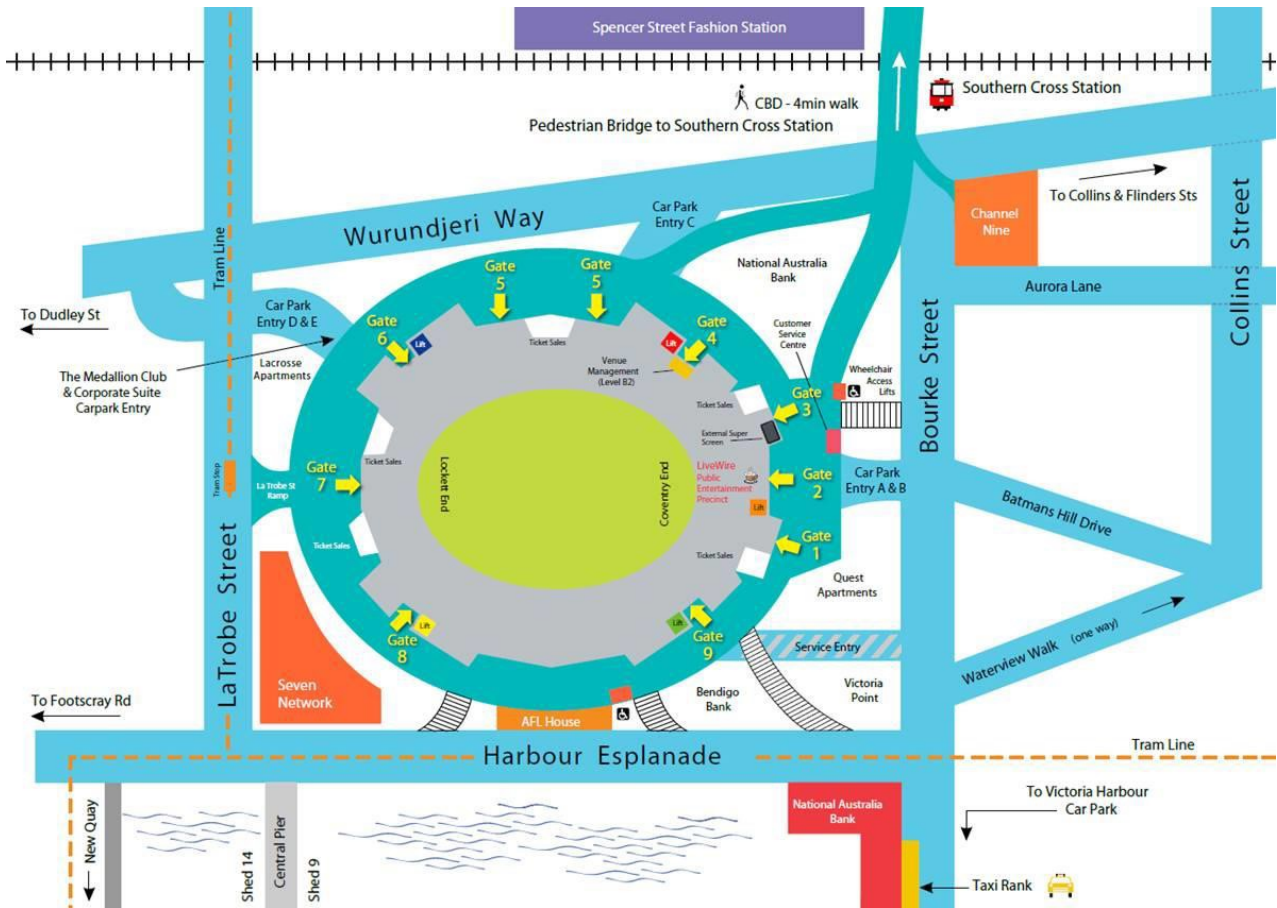

MARVEL STADIUM

HOW TO GET TO THE PARKER ROOM

By Private Vehicle

- Enter the stadium car park via **Bourke Street - Car Park Entry A** (1e ramp)
- When you enter the car park proceed all the way to the back of the car park
- Turn right at **Row T (blue pillars)** and proceed to **Gate 6**
- Take the li to the **Level D** and follow the signs to the Parker Room
- Pay booths are located at various hubs and must be paid for prior to exiting

By Taxi

- Direct the taxi to stop on the La Trobe Street side of the venue
- Proceed towards the venue and turn to your left proceeding to **Gate 6**
- Take the lift to the **Level D** and follow the signs to the Parker Room

By Train

- Cross the Bourke Street Pedestrian Bridge from Southern Cross Station
- When you get to the stadium, turn to your right proceeding to **Gate 6**

- Take the lift to the **Level D** and follow the signs to the Parker Room

By Tram

- The Bourke Street, Collins Street, Latrobe Street and City Circle trams can be used to get to the stadium. Please refer to the map once you alight the tram to ascertain the direction you need to travel to and around the venue to get to **Gate 6**