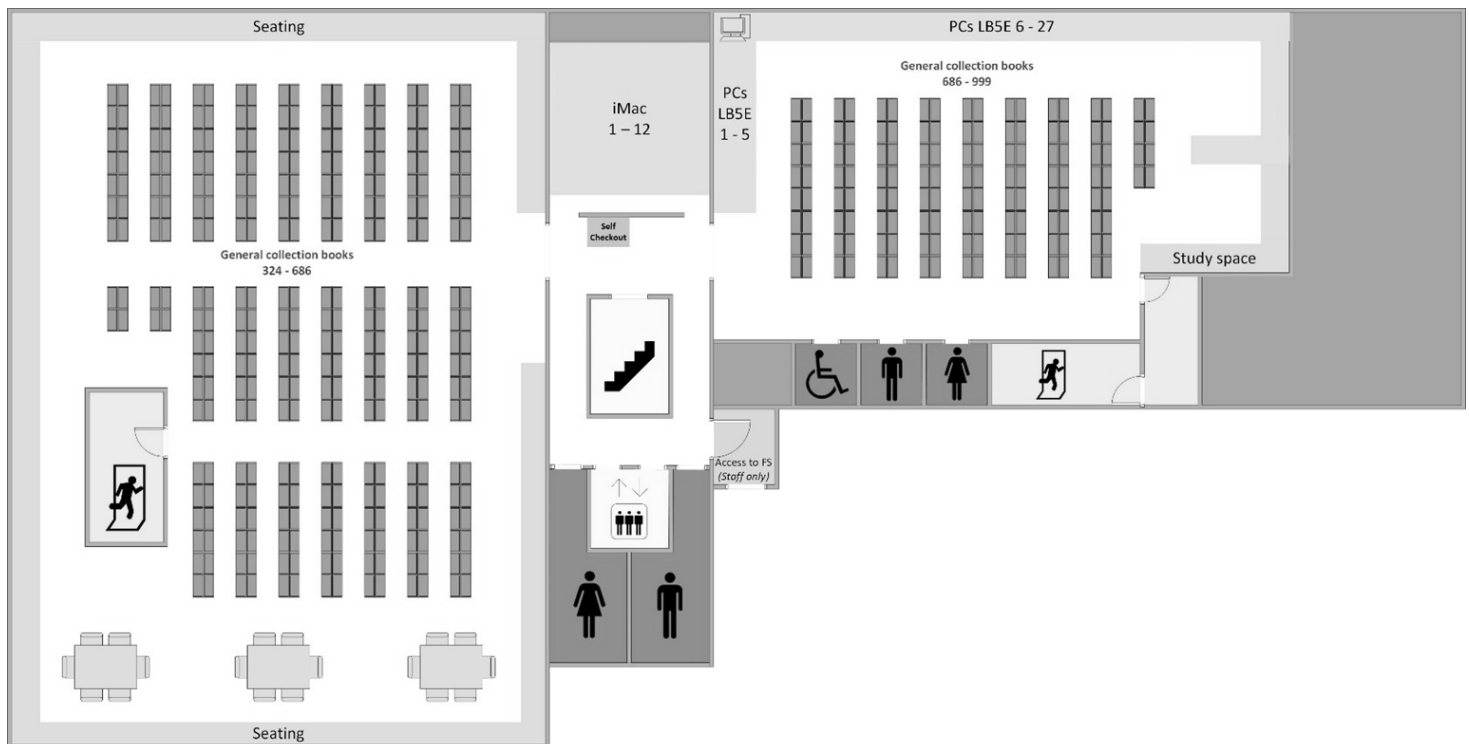

Hawthorn Library Map

Latelab level 1 - Open 24/7
 Printing Facilities
 Bookable Computers
 Study space

Library Level 2 - Open 9-5 Monday to Friday

- Student HQ
- Equipment Loans
- Techbar
- Medibank

Library Level 3 - Open 9-Midnight Monday to Friday

- Learning Hub
- Meeting rooms
- Bookable computers

Library Level 4 - Open 9-Midnight Monday to Friday
 General collection 001-323
 Quiet study space

Library Level 5 - Open 9-Midnight Monday to Friday
 General Collection 324-999
 Quiet study space