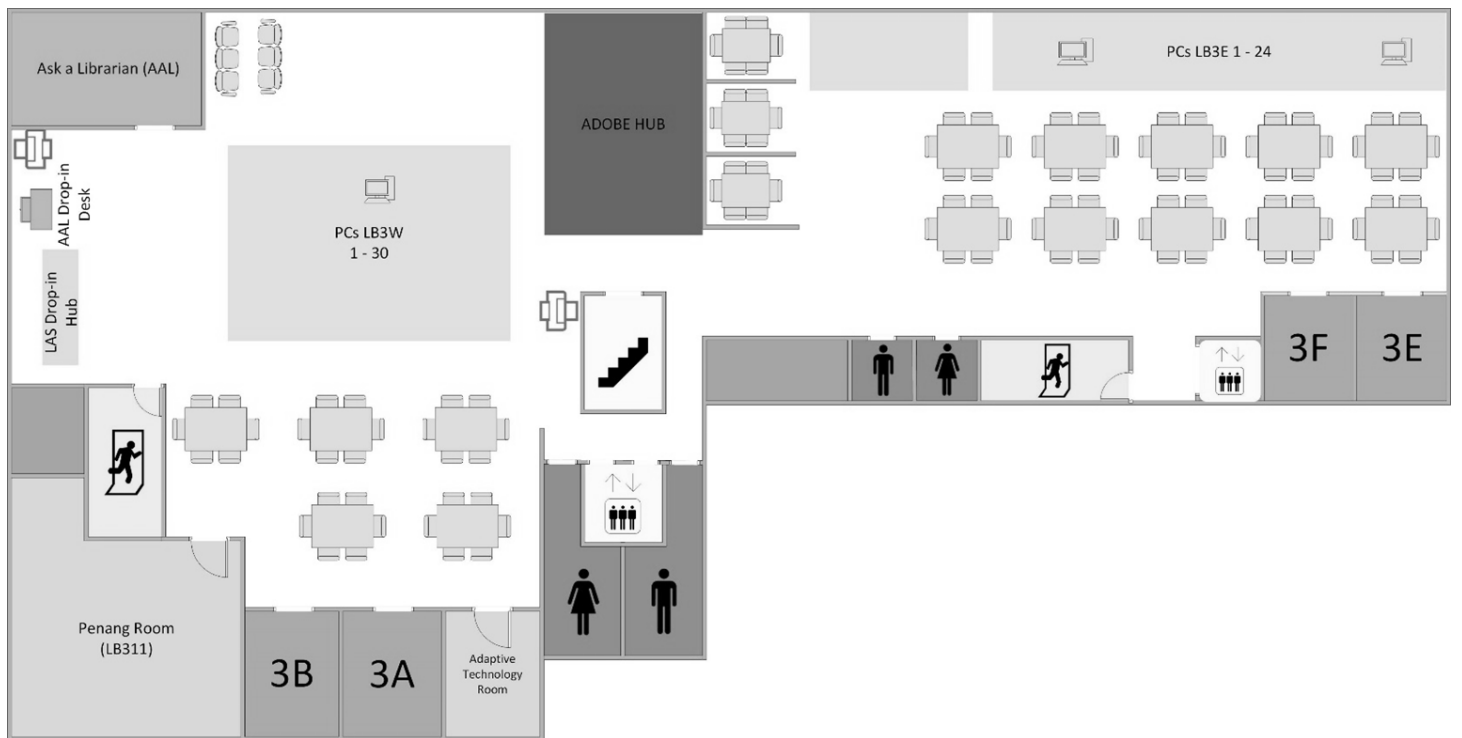

Hawthorn Library Map

Latelab level 1 - Open 24/7
 Printing Facilities
 Bookable Computers
 Study space

Library Level 2 - Open 9-5 Monday to Friday

- Student HQ
- Equipment Loans
- Techbar
- Medibank

Library Level 3 - Open 9-Midnight Monday to Friday

- Learning Hub
- Meeting rooms
- Bookable computers

Library Level 4 - Open 9-Midnight Monday to Friday
 General collection 001-323
 Quiet study space

Library Level 5 - Open 9-Midnight Monday to Friday
 General Collection 324-999
 Quiet study space