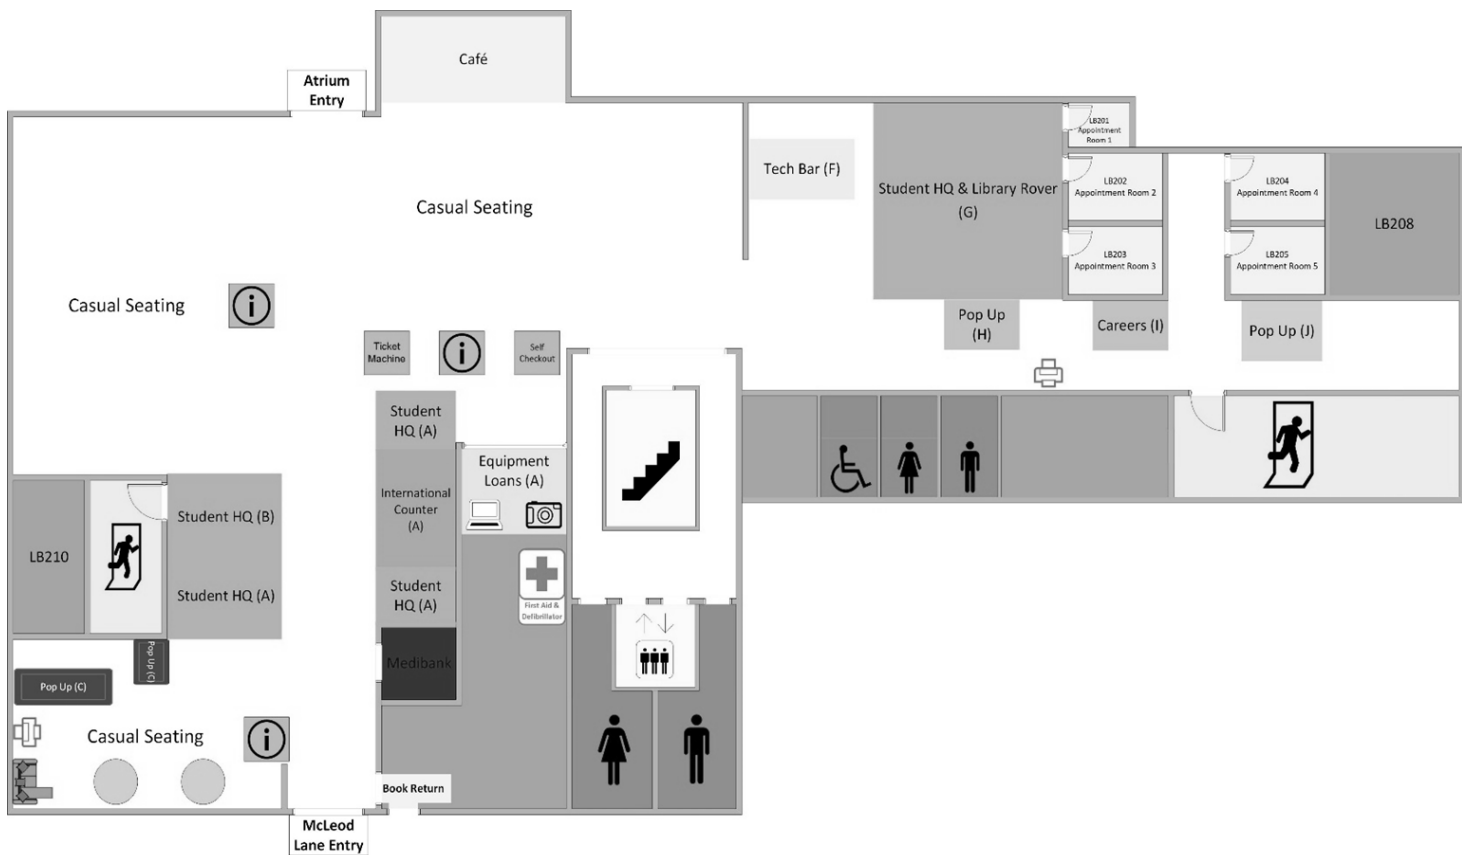

Hawthorn Library Map

Latelab level 1 - Open 24/7
 Printing Facilities
 Bookable Computers
 Study space

Library Level 2 - Open 9-5 Monday to Friday

- Student HQ
- Equipment Loans
- Techbar
- Medibank

Library Level 3 - Open 9-Midnight Monday to Friday

- Learning Hub
- Meeting rooms
- Bookable computers

Library Level 4 - Open 9-Midnight Monday to Friday
 General collection 001-323
 Quiet study space

Library Level 5 - Open 9-Midnight Monday to Friday
 General Collection 324-999
 Quiet study space