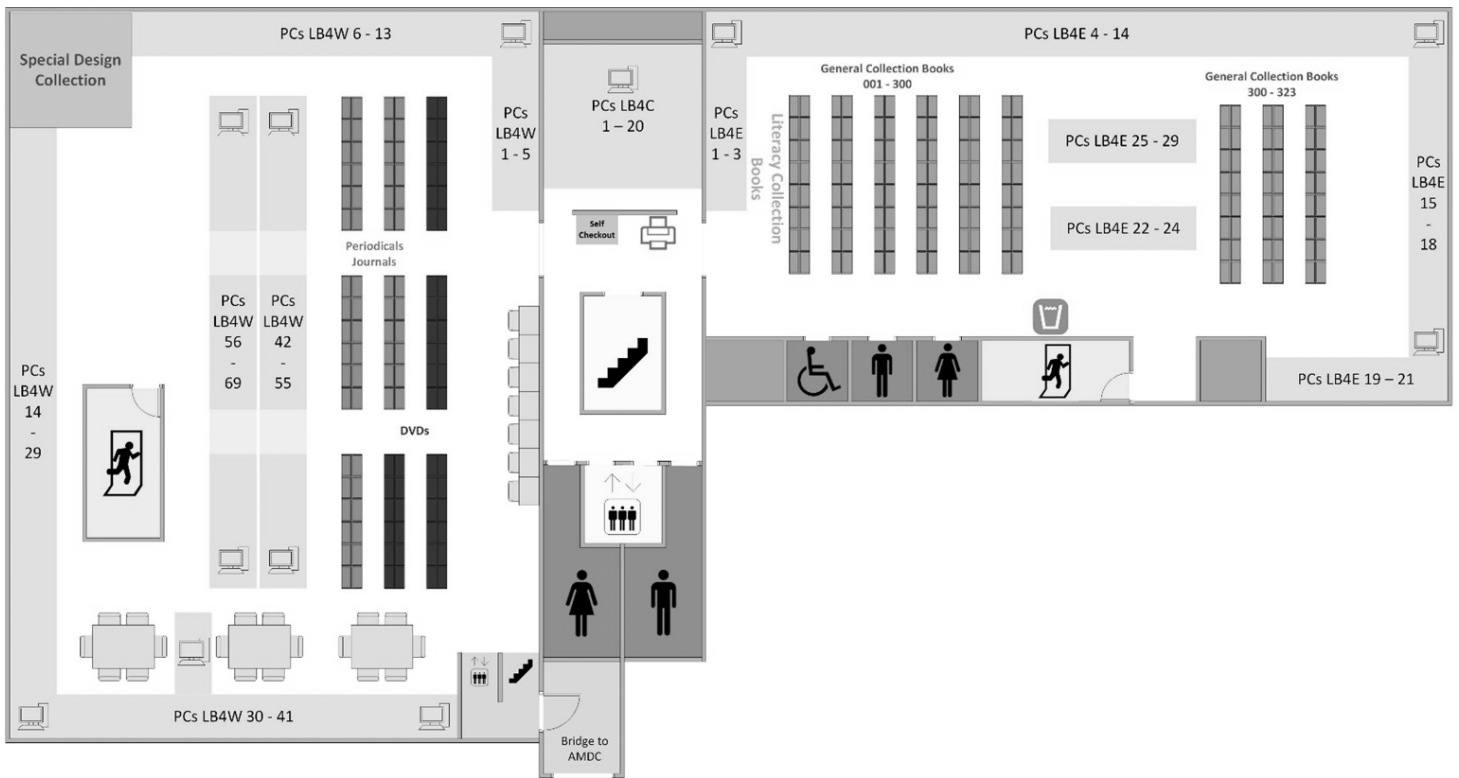

Hawthorn Library Map

Latelab level 1 - Open 24/7
 Printing Facilities
 Bookable Computers
 Study space

Library Level 2 - Open 9-5 Monday to Friday

- Student HQ
- Equipment Loans
- Techbar
- Medibank

Library Level 3 - Open 9-Midnight Monday to Friday

- Learning Hub
- Meeting rooms
- Bookable computers

Library Level 4 - Open 9-Midnight Monday to Friday
 General collection 001-323
 Quiet study space

Library Level 5 - Open 9-Midnight Monday to Friday
 General Collection 324-999
 Quiet study space