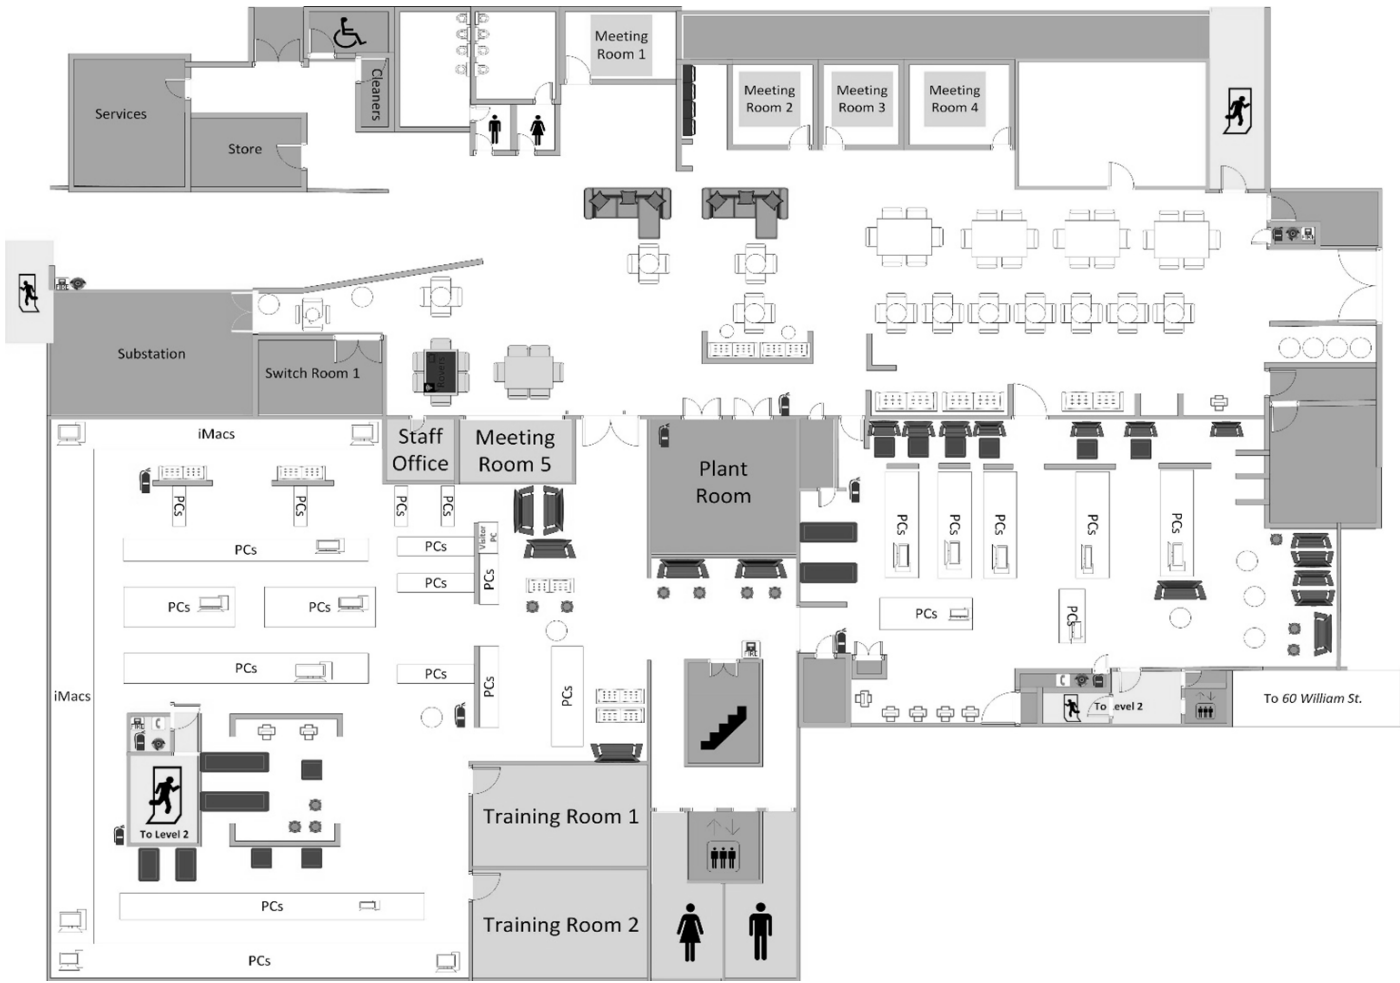

Hawthorn Library Map

Latelab level 1 - Open 24/7
 Printing Facilities
 Bookable Computers
 Study space

Library Level 2 - Open 9-5 Monday to Friday

- Student HQ
- Equipment Loans
- Techbar
- Medibank

Library Level 3 - Open 9-Midnight Monday to Friday

- Learning Hub
- Meeting rooms
- Bookable computers

Library Level 4 - Open 9-Midnight Monday to Friday
 General collection 001-323
 Quiet study space

Library Level 5 - Open 9-Midnight Monday to Friday
 General Collection 324-999
 Quiet study space