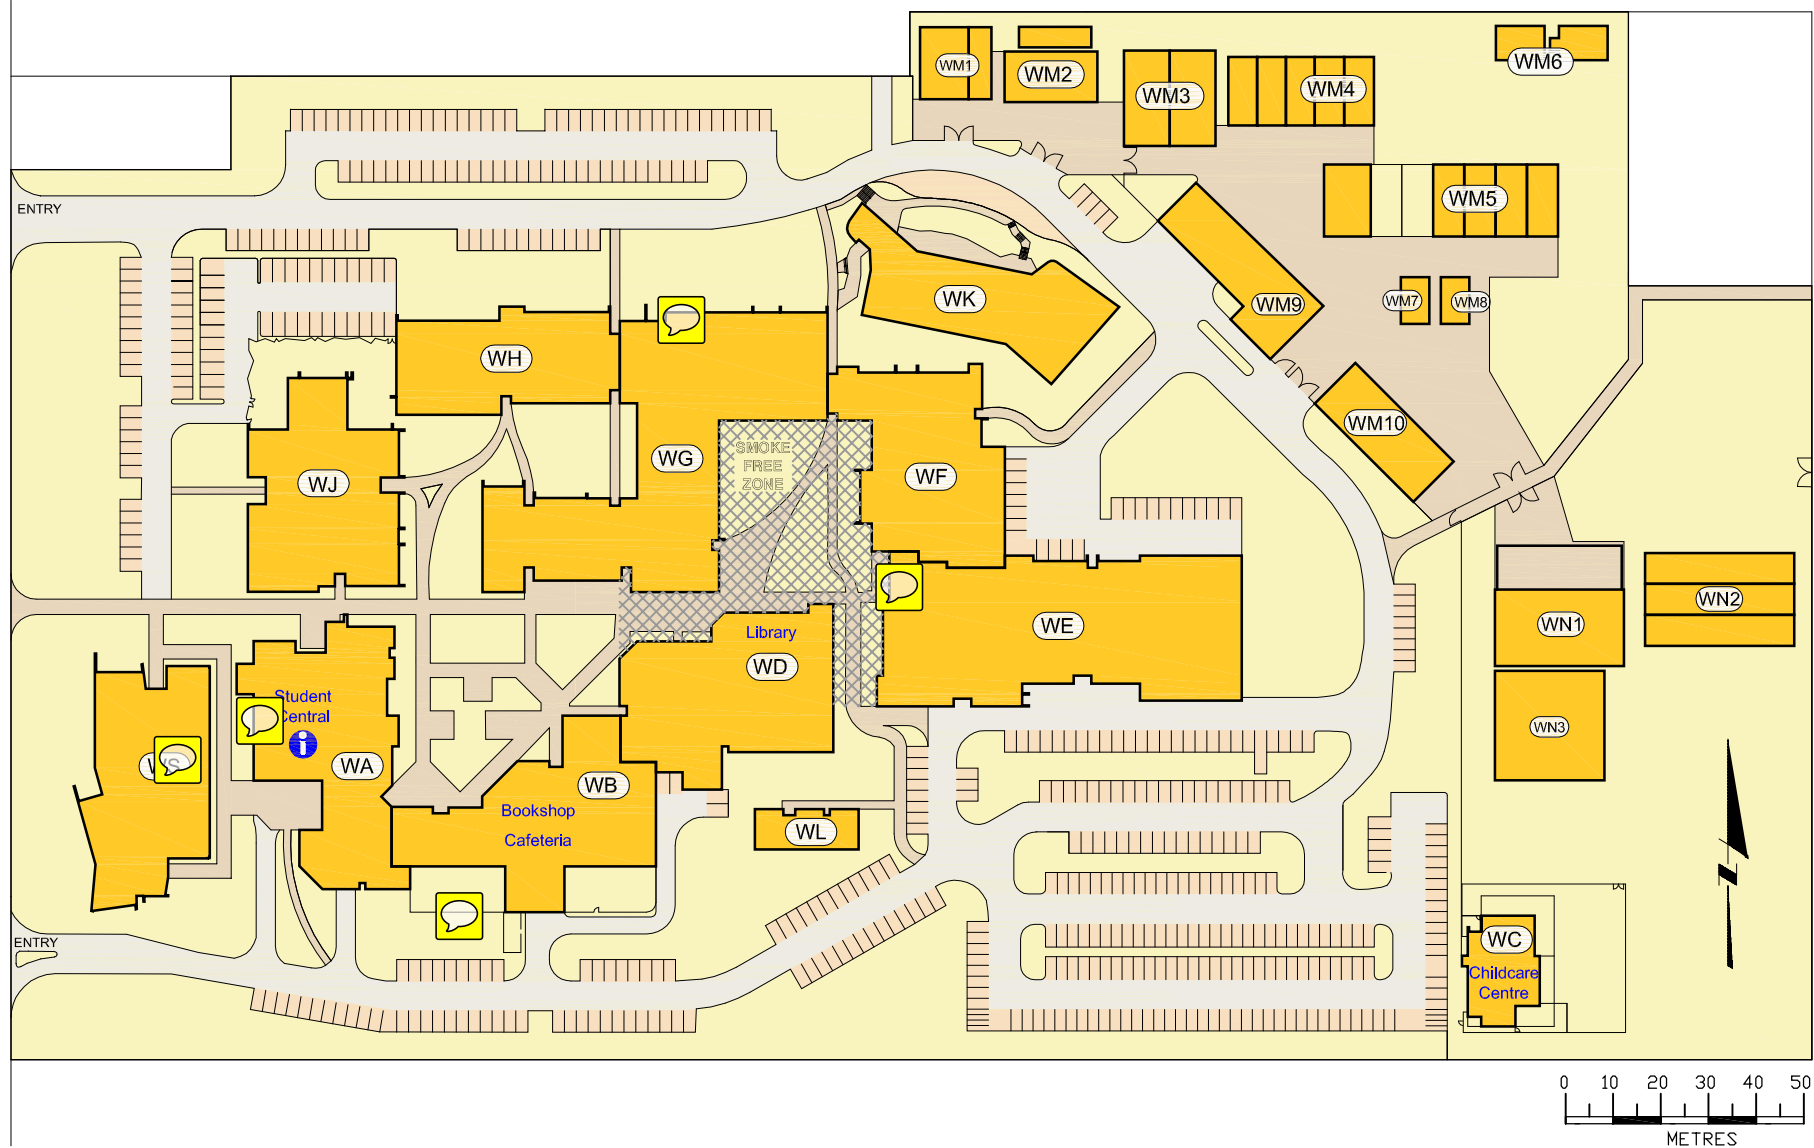

STUD ROAD

TYNER ROAD

**Swinburne University of Technology**  
**Wantirna Campus**  
 369 Stud Road  
 Wantirna South  
 VIC 3152  
 Tel : 03 9214 8000  
 Fax : 03 9800 3369

<b>DEPARTMENT</b>	<b>BLDG</b>	<b>DEPARTMENT</b>	<b>BLDG</b>	<b>DEPARTMENT</b>	<b>BLDG</b>
Student Central	WA	Childcare Centre	WC	Language & Academic Support	WG
Administration & Business Technology	WH	Educational Production Services	WD	Library	WD
AMEP (Adult Migrant English Programme)	WG	Electrical & Renewable Energy	WF	Management Studies	WH
Arts	WD	Engineering & Manufacturing	WE	MEGT Aust. Apprenticeship Centre	WD
Bookshop	WB	Engineering, Technology & Trades Admin.	WE	Professional Development Unit	WA
Cafeteria	WB	Horticulture & Environment	WM	Strategic Planning Services	WA
Campus Director	WA	Horticulture & Environment Admin.	WJ	Student & Residential Services	WA
Careers & Employment	WA	Information & Communication Technology	WG	Sustainability, National Centre for	WS
Centre for Cultural & Linguistic Diversity	WG	Information Resources	WD	Swinburne Student Amenities Assoc. (SSAA)	WB
		KIOSC - Knox Innovation Opportunity & Sustainability Centre	WK		