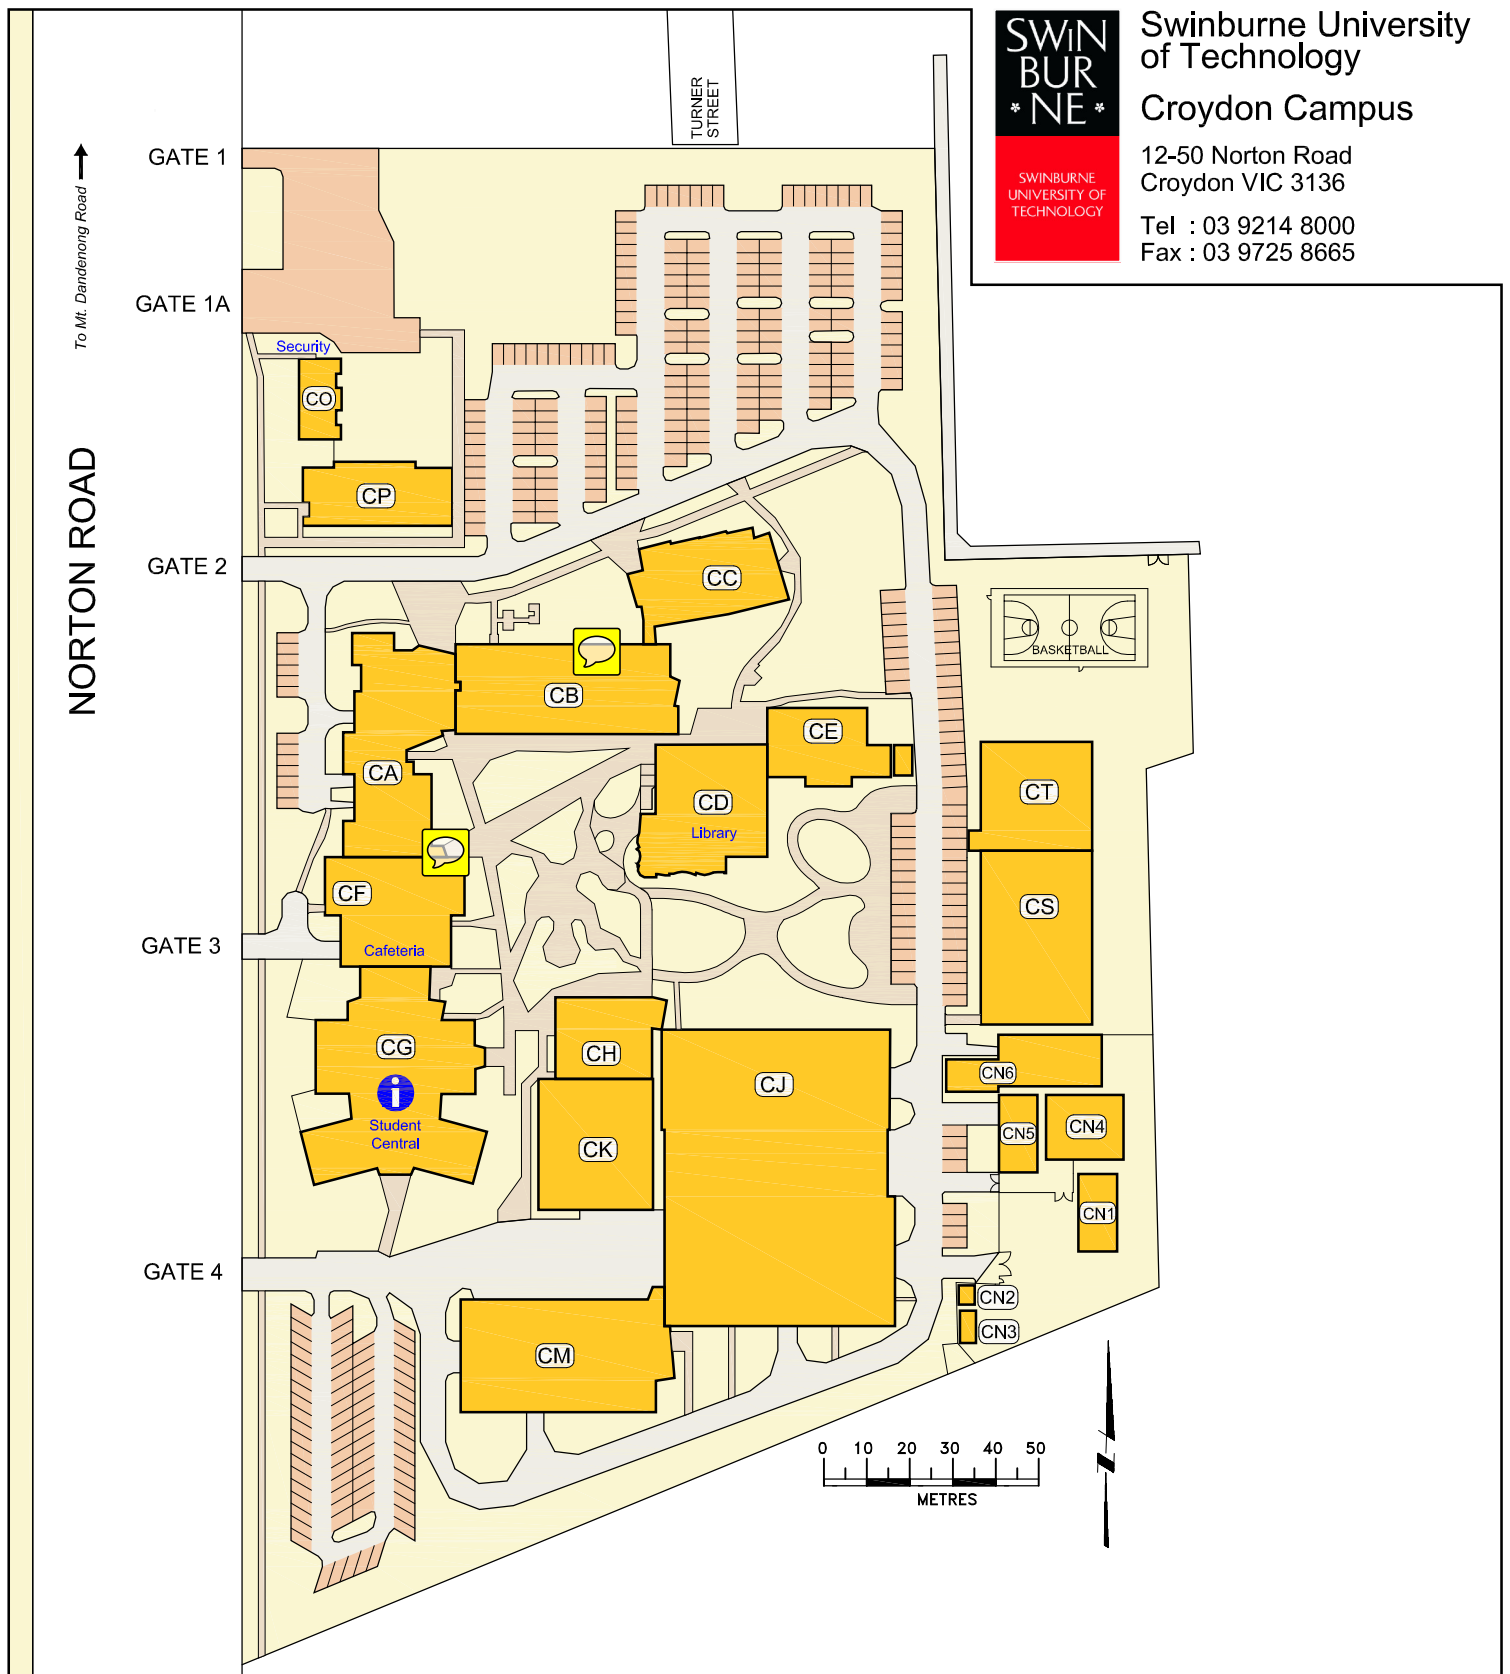

Swinburne University of Technology

Croydon Campus

12-50 Norton Road  
Croydon VIC 3136

Tel : 03 9214 8000  
Fax : 03 9725 8665

DEPARTMENT	BLDG	DEPARTMENT	BLDG	DEPARTMENT	BLDG
Student Central	CG	Centre for VET Practice	CC	Information Technology Services	CO
Apprenticeship Field Officers	CF	Childcare Centre	CP	Library	CD
Apprenticeship Support Officers	CA	Community Services	CB	Press	CN6
Bookshop	CF	Department of Health Services	CC	School of Sustainable Futures	CC
Built Environment	CG, CH, CJ, CK, CM, CN4, CS, CT	Directorate of School of Engineering, Technology & Trades	CA	Security	CO
Cafeteria	CF	Directorate of School of Sustainable Futures	CA	Student Lounge	CF
Campus Manager	CA	Facilities & Services Group	CA	Student Services	CA, CF
Careers & Employment	CA	First Stop	CO	Swinburne Student Amenities Association (SSAA)	CF
Centre for Cultural & Linguistic Diversity (CALD)	CB		CC	Swinburne Student Union (SSU)	CF
Centre for Lifelong Learning	CA, CE			Youth Programs	CE