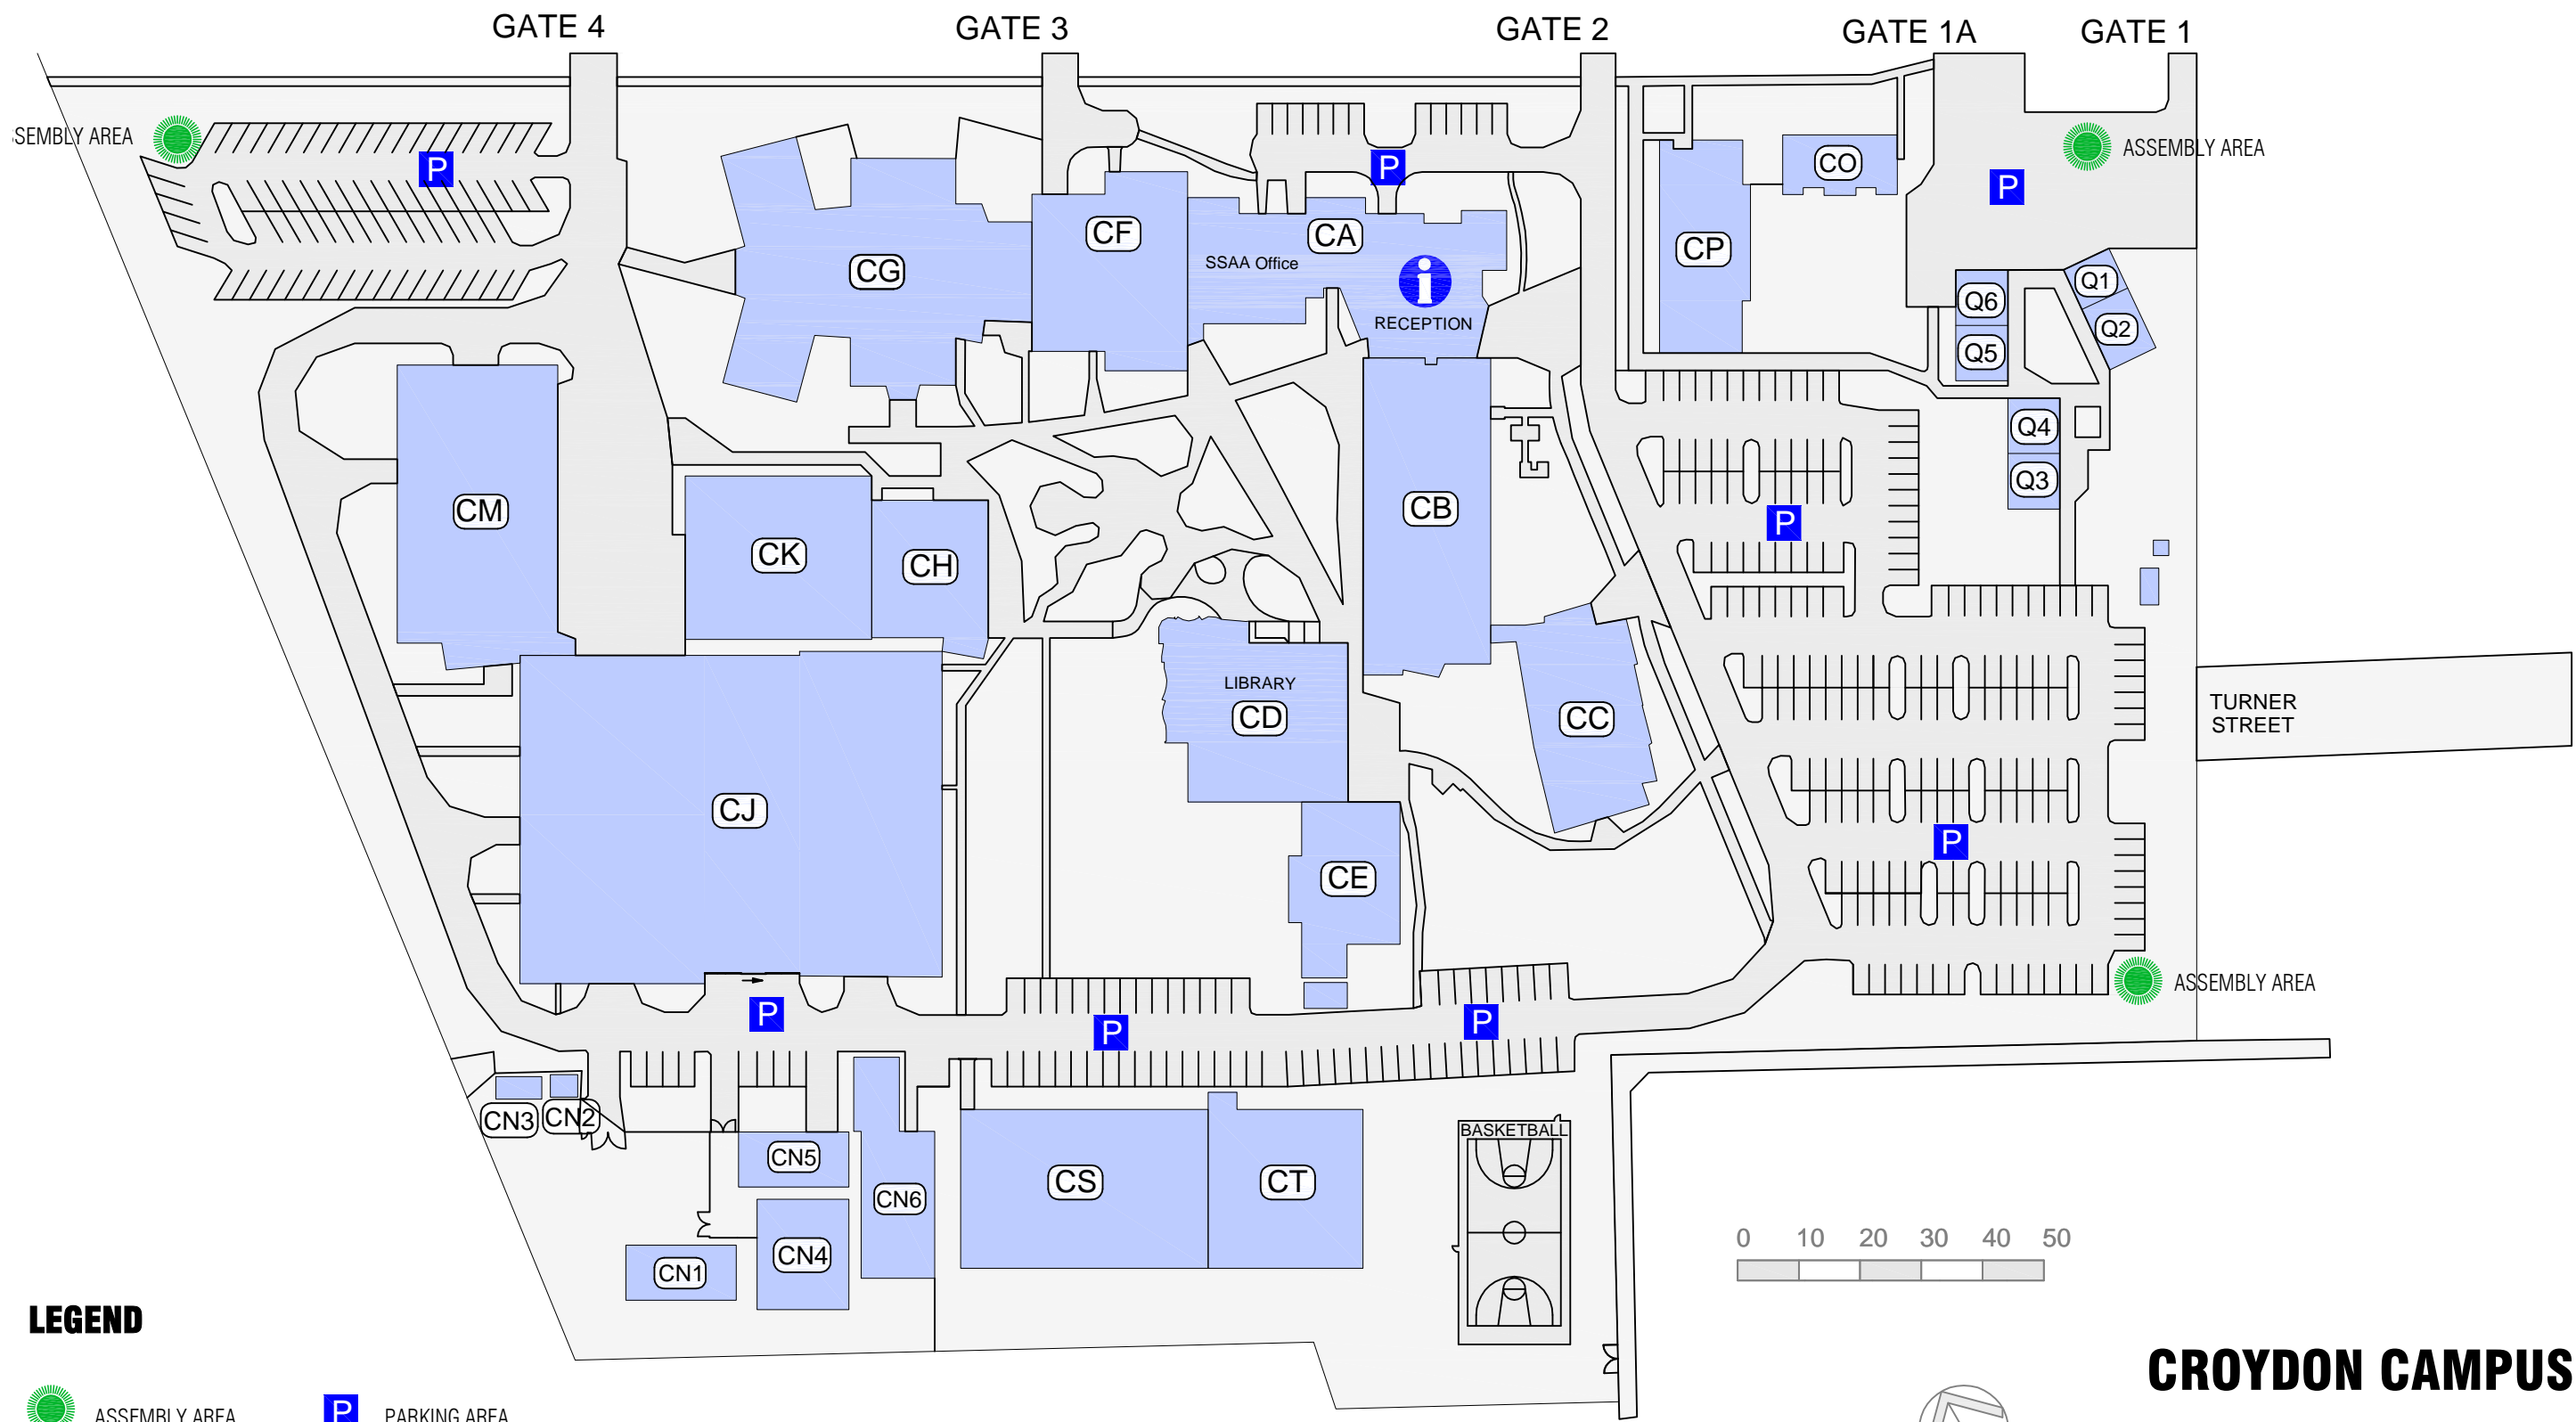

NORTON ROAD

To Mt. Dandenong Road →

**LEGEND**

-  ASSEMBLY AREA
-  PARKING AREA

**CROYDON CAMPUS**

ISSUE B 10 July 2010