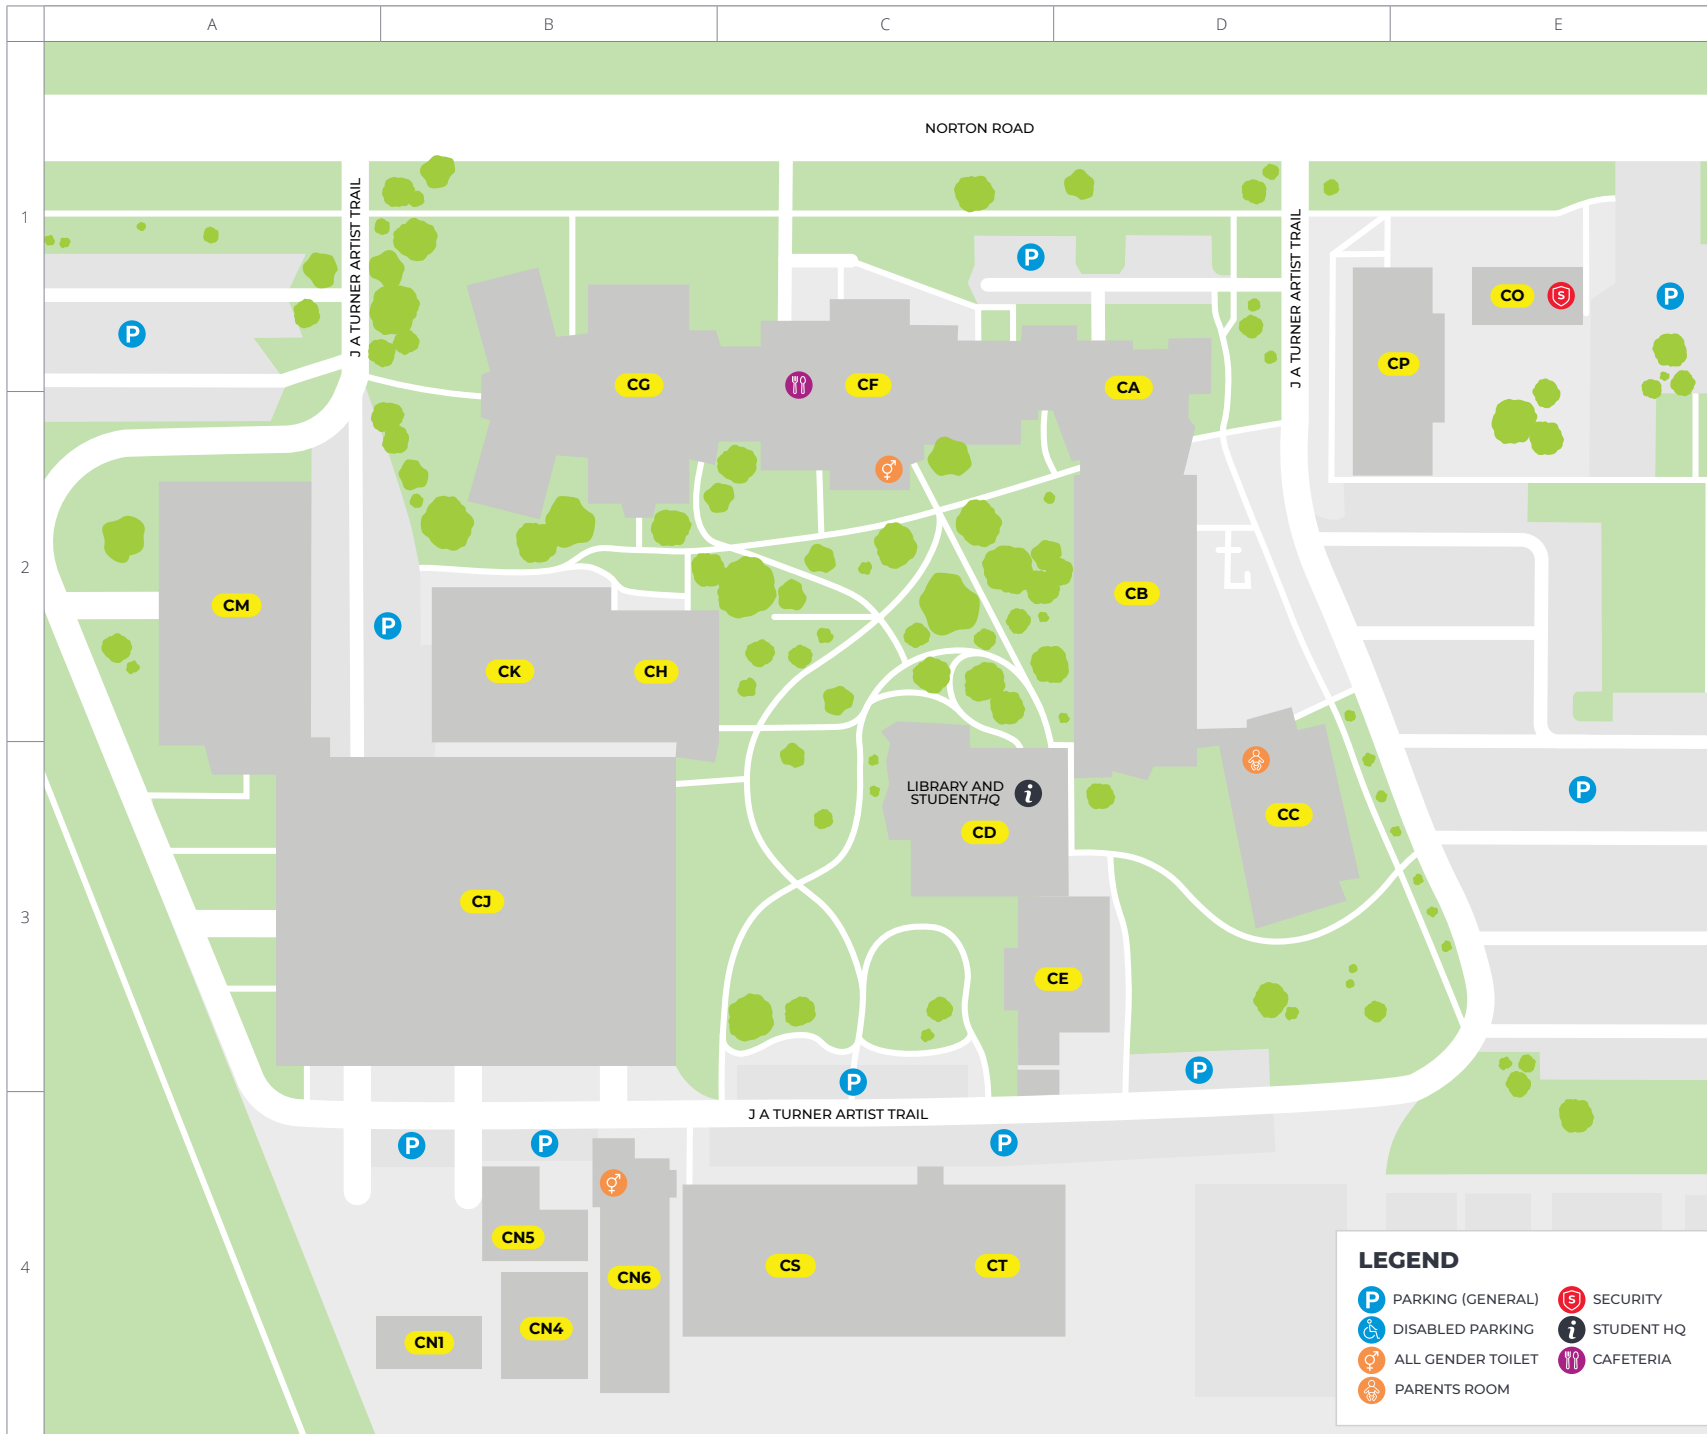

**LEGEND**

- PARKING (GENERAL)
- DISABLED PARKING
- ALL GENDER TOILET
- PARENTS ROOM
- SECURITY
- STUDENT HQ
- CAFETERIA