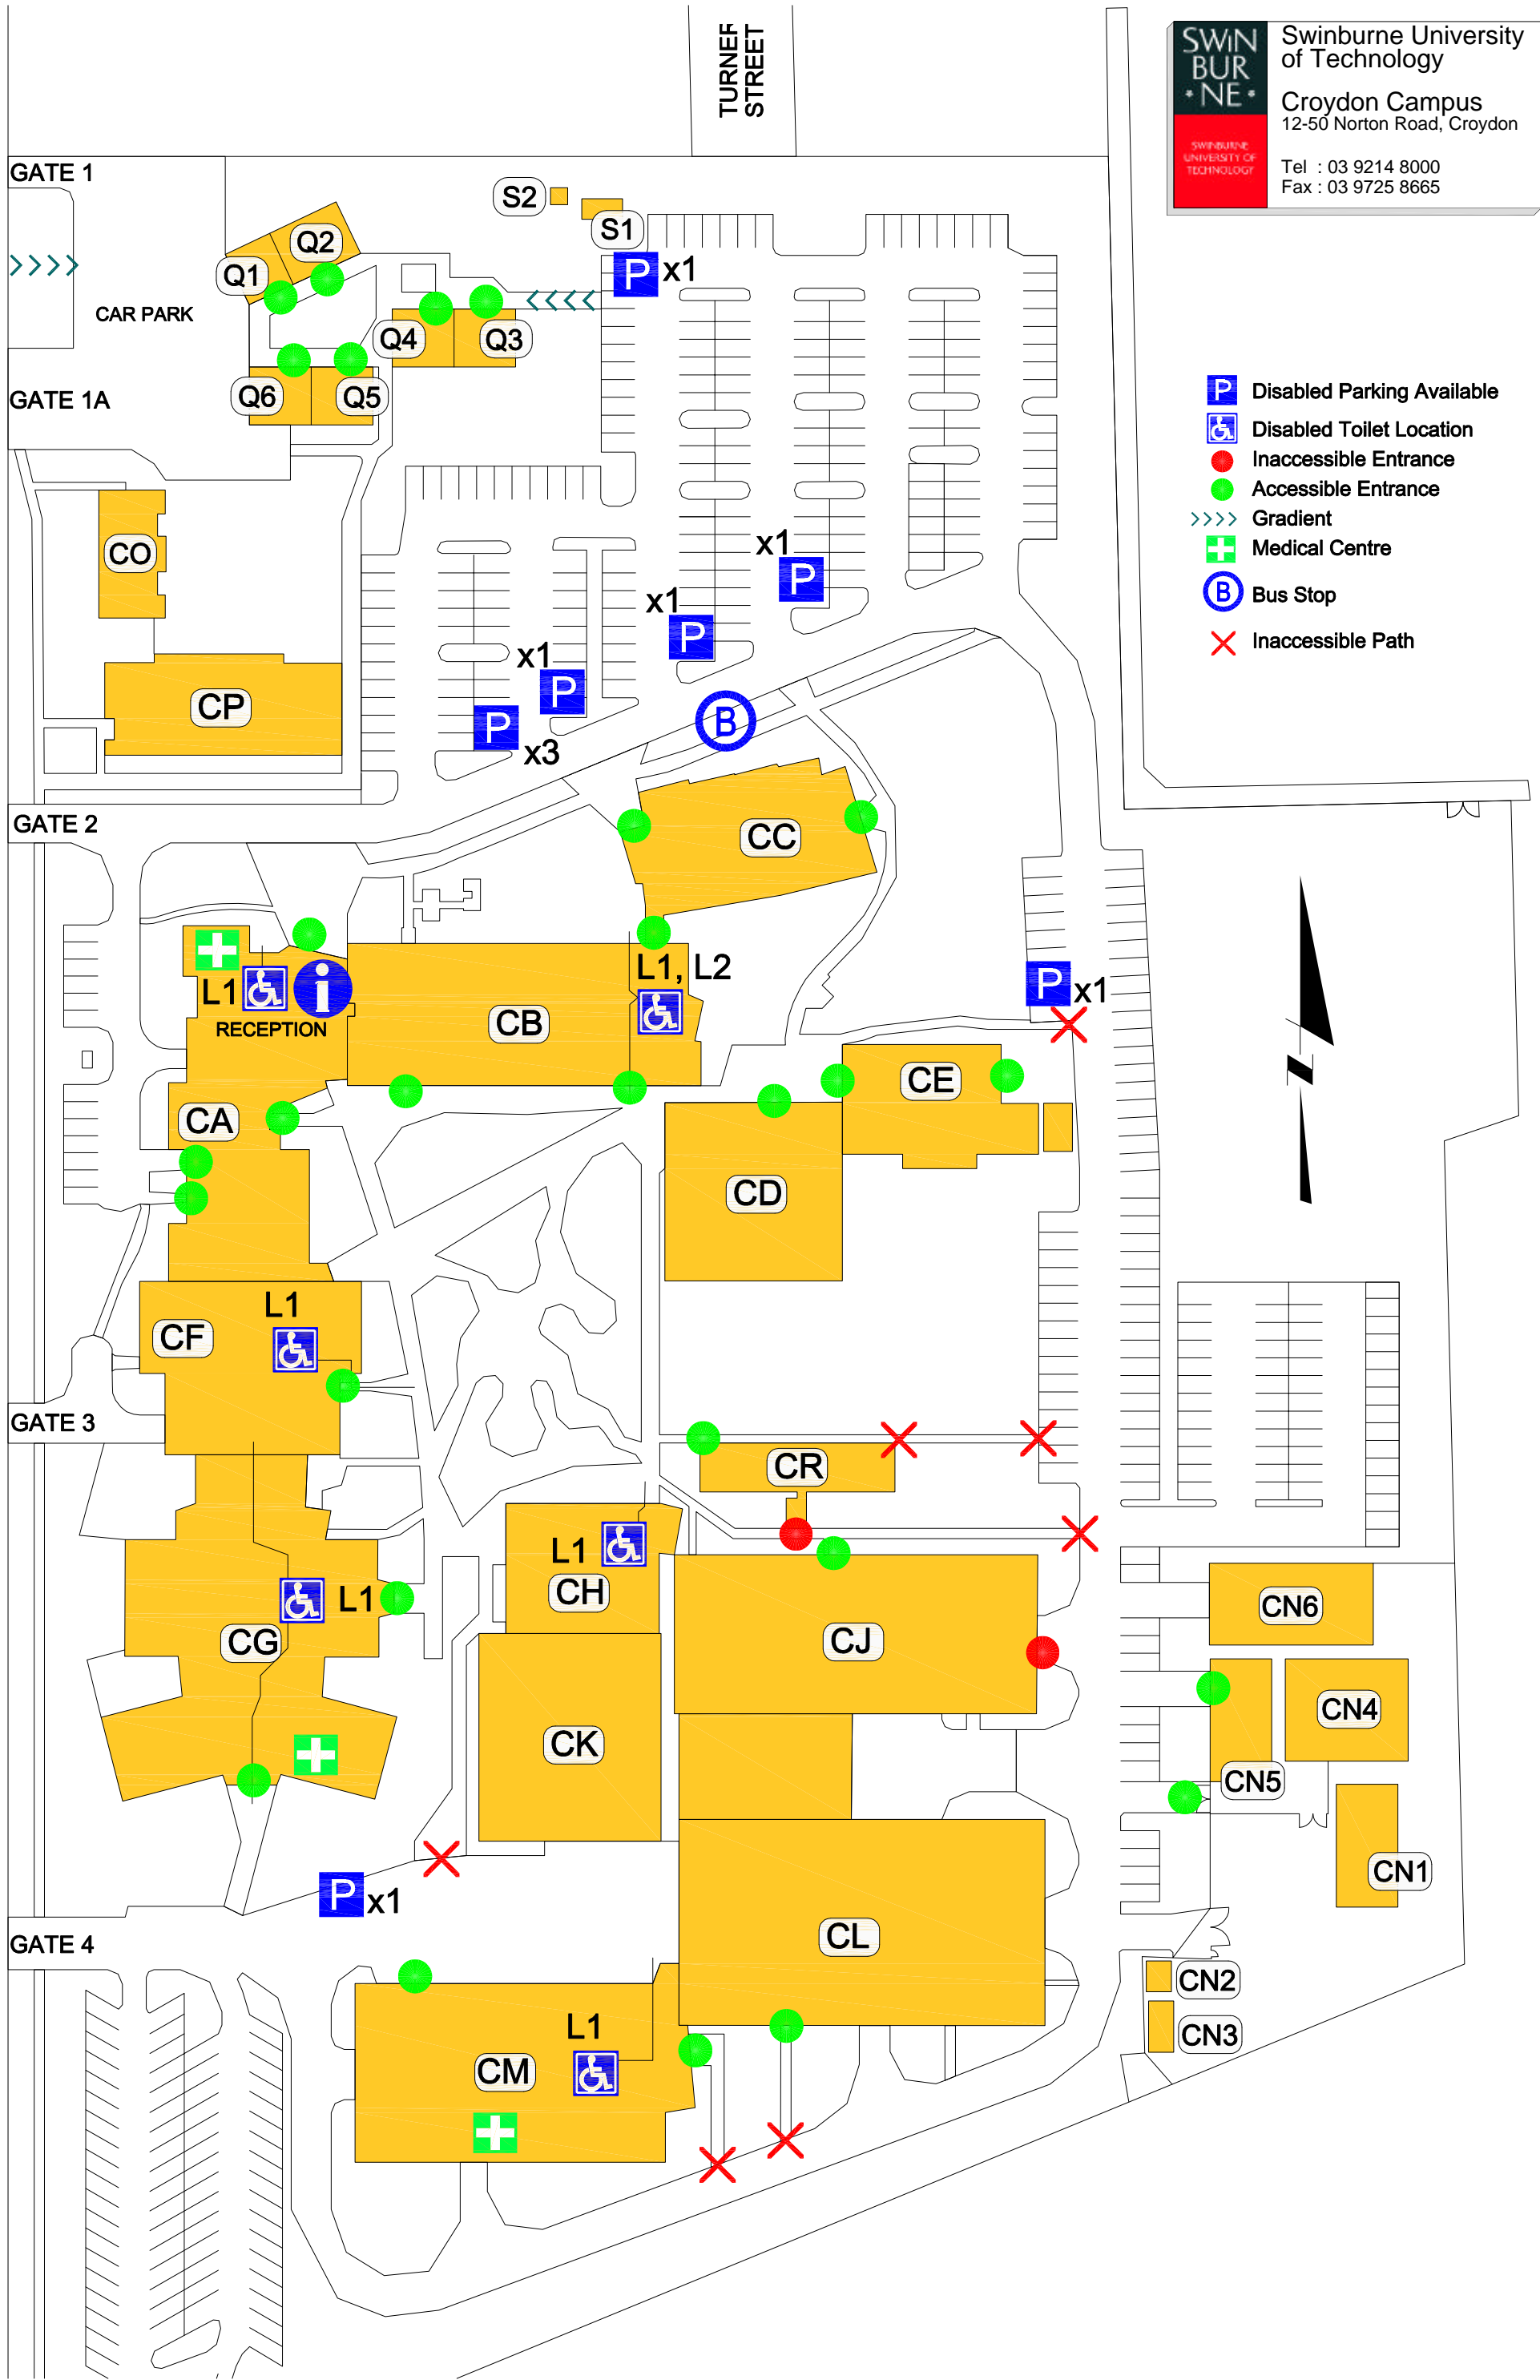

TO
MT. DANDENONG RD

NORTON ROAD

TURNER STREET

-  Disabled Parking Available
-  Disabled Toilet Location
-  Inaccessible Entrance
-  Accessible Entrance
-  Gradient
-  Medical Centre
-  Bus Stop
-  Inaccessible Path