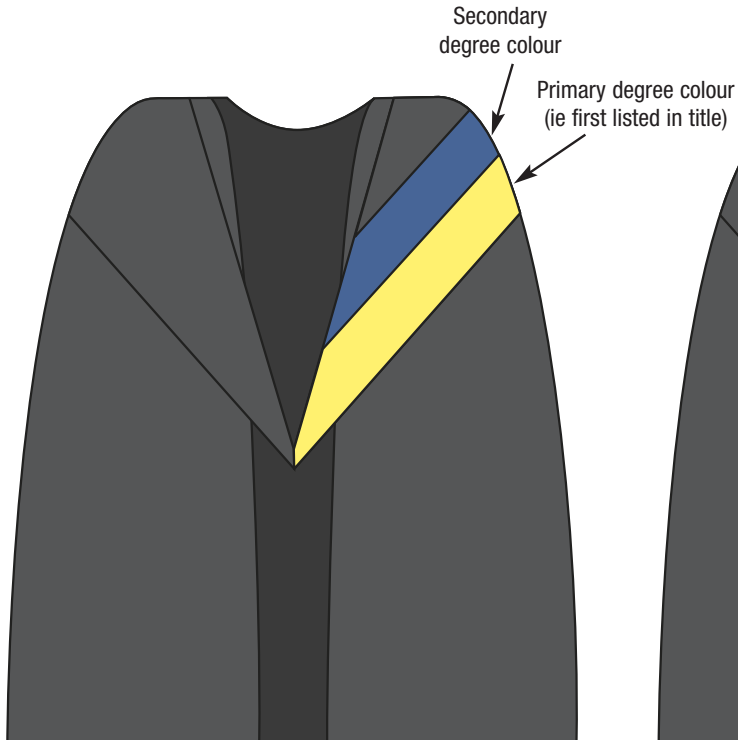

Graduate Diploma Stole (TAFE and HEd)

Stole with colour worn on both sides.

Bachelor gown and trencher.

Example of Multimedia

Swinburne University of Technology

Bachelor Hood

Half-lined hood, with colour of hood showing on left side. Bachelor gown and trencher.

Example of Arts

Dual Award Hood

Half-lined hood in colour of HE discipline. Reverse side of right hand is trimmed on the inner edge with colour of TAFE discipline. Bachelor gown and trencher.

TAFE colour trim
(if two colour,
eg Bus Admin,
Malachite on
outer edge

Higher Ed
colour

Example of Bachelor of Business,
Diploma of Arts

Swinburne University of Technology

Double Degree Hood

Half-lined hood, with colours of hood showing on left side. Bachelor gown and trencher.

Doctor of Philosophy (PhD) Hood

Black Gown faced with chili red and silver grey.

The hood is chili red, fully lined in silver grey and is worn with silver showing on both shoulders.

A tudor bonnet with a scarlet tassel.