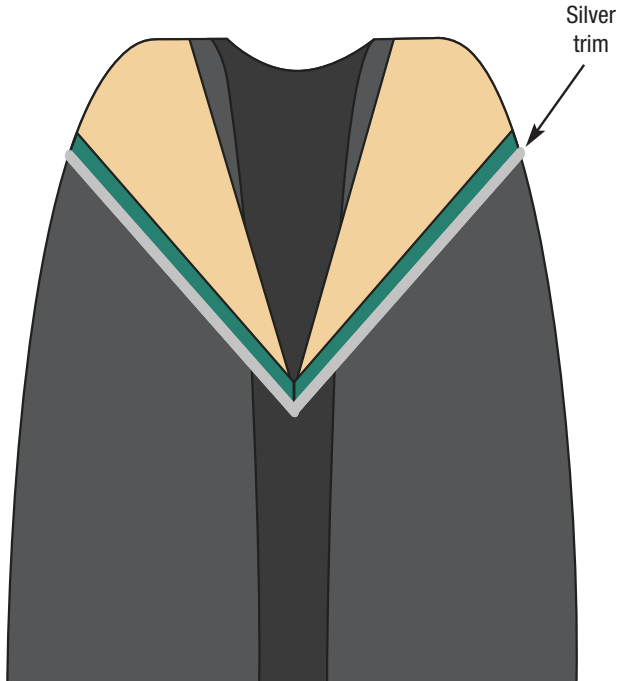

Swinburne University of Technology

Example of Business Administration