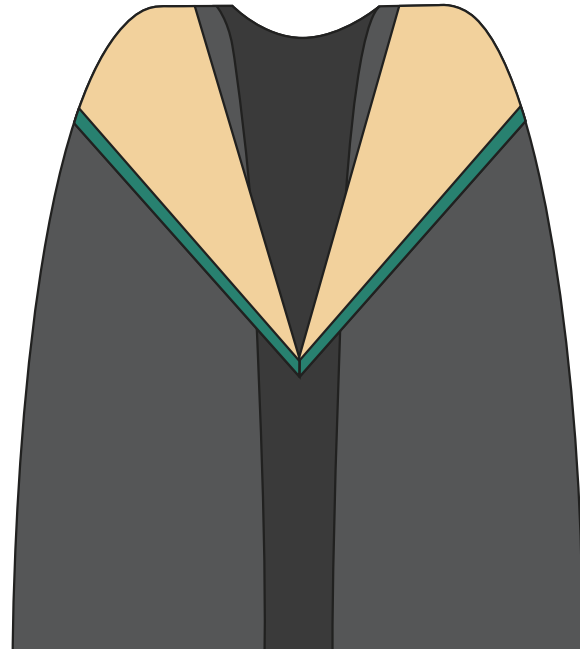

Higher Ed
colour

Example of Bachelor of Business,
Diploma of Arts

Swinburne University of Technology

Double Degree Hood

Half-lined hood, with colours of hood showing on left side. Bachelor gown and trencher.

Example of Multimedia/Engineering

Bachelor (Honours) Hood

Half-lined hood, with silver braid. Colour of hood showing on left side. Bachelor gown and trencher.

Example of Applied Science

Swinburne University of Technology

Master Hood

*Colour of hood showing on both sides.
Master gown and trencher.*

Example of Entrepreneurship

Master (Business Administration) Hood

*Colours of hood showing on both sides.
Master gown and trencher.*

Doctor of Philosophy (PhD) Hood

Black Gown faced with chili red and silver grey.

The hood is chili red, fully lined in silver grey and is worn with silver showing on both shoulders.

A tudor bonnet with a scarlet tassel.