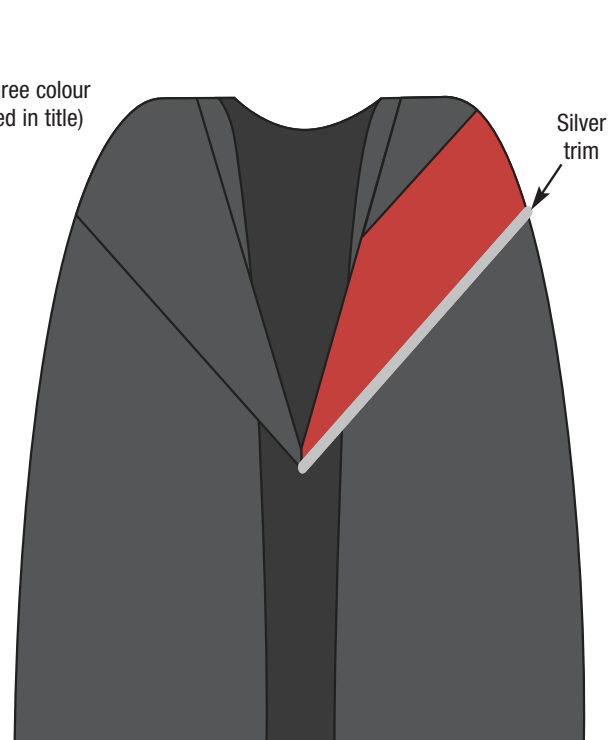

Example of Arts

Dual Award Hood

Half-lined hood in colour of HE discipline. Reverse side of right hand is trimmed on the inner edge with colour of TAFE discipline. Bachelor gown and trencher.

TAFE colour trim
(if two colour,
eg Bus Admin,
Malachite on
outer edge

Higher Ed
colour

Example of Bachelor of Business,
Diploma of Arts

Swinburne University of Technology

Double Degree Hood

Half-lined hood, with colours of hood showing on left side. Bachelor gown and trencher.

Example of Multimedia/Engineering

Bachelor (Honours) Hood

Half-lined hood, with silver braid. Colour of hood showing on left side. Bachelor gown and trencher.

Example of Applied Science

Swinburne University of Technology

Doctor of Philosophy (PhD) Hood

Black Gown faced with chili red and silver grey.

The hood is chili red, fully lined in silver grey and is worn with silver showing on both shoulders.

A tudor bonnet with a scarlet tassel.