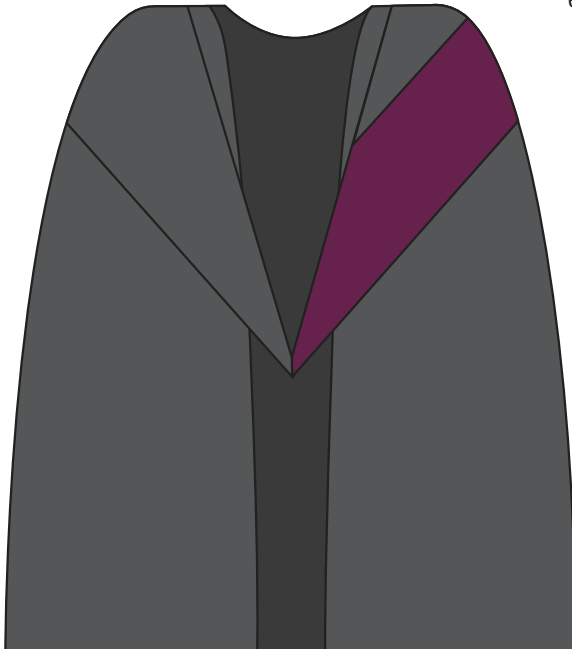

Graduate Diploma Stole (TAFE and HEd)

Stole with colour worn on both sides.

Bachelor gown and trencher.

Example of Multimedia

Swinburne University of Technology

Bachelor Hood

Half-lined hood, with colour of hood showing on left side. Bachelor gown and trencher.

Example of Arts

Dual Award Hood

Half-lined hood in colour of HE discipline. Reverse side of right hand is trimmed on the inner edge with colour of TAFE discipline. Bachelor gown and trencher.

TAFE colour trim
(if two colour,
eg Bus Admin,
Malachite on
outer edge

Higher Ed
colour

Example of Bachelor of Business,
Diploma of Arts

Swinburne University of Technology

Double Degree Hood

Half-lined hood, with colours of hood showing on left side. Bachelor gown and trencher.

Doctor of Philosophy (PhD) Hood

Black Gown faced with chili red and silver grey.

The hood is chili red, fully lined in silver grey and is worn with silver showing on both shoulders.

A tudor bonnet with a scarlet tassel.