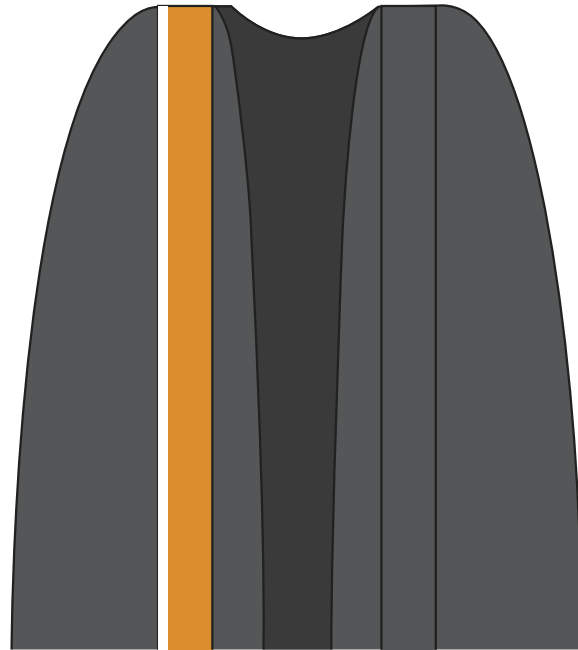

Swinburne University of Technology

**Advanced Certificate, Certificate and
Apprenticeship**

Black Bachelor gown only.

**Associate Diploma, Advanced Diploma and
Diploma Stole**

*Stole with white trim. Colour of stole worn on right hand
side. Bachelor gown.*

Example of Information Technology

Swinburne University of Technology

Graduate Certificate (TAFE and HEd)

Associate Degree Stole

Stole with colour worn on left-hand side.

Bachelor gown and trencher.

Example of Health Sciences

Graduate Diploma Stole (TAFE and HEd)

Stole with colour worn on both sides.

Bachelor gown and trencher.

Example of Multimedia

Swinburne University of Technology

Bachelor Hood

Half-lined hood, with colour of hood showing on left side. Bachelor gown and trencher.

Doctor of Philosophy (PhD) Hood

Black Gown faced with chili red and silver grey.

The hood is chili red, fully lined in silver grey and is worn with silver showing on both shoulders.

A tudor bonnet with a scarlet tassel.