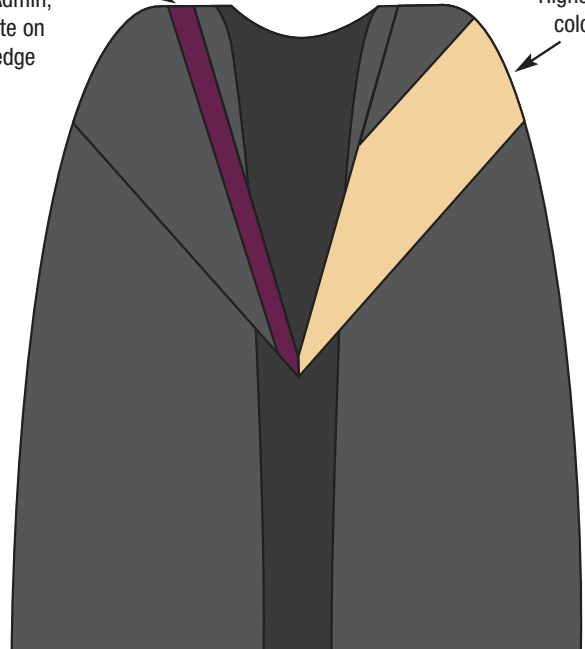

Graduate Diploma Stole (TAFE and HEd)

Stole with colour worn on both sides.

Bachelor gown and trencher.

Example of Multimedia

Swinburne University of Technology

Bachelor Hood

Half-lined hood, with colour of hood showing on left side. Bachelor gown and trencher.

Example of Arts

Dual Award Hood

Half-lined hood in colour of HE discipline. Reverse side of right hand is trimmed on the inner edge with colour of TAFE discipline. Bachelor gown and trencher.

TAFE colour trim
(if two colour,
eg Bus Admin,
Malachite on
outer edge

Higher Ed
colour

Example of Bachelor of Business,
Diploma of Arts

Swinburne University of Technology

Double Degree Hood

Half-lined hood, with colours of hood showing on left side. Bachelor gown and trencher.

Doctor of Philosophy (PhD) Hood

Black Gown faced with chili red and silver grey.

The hood is chili red, fully lined in silver grey and is worn with silver showing on both shoulders.

A tudor bonnet with a scarlet tassel.