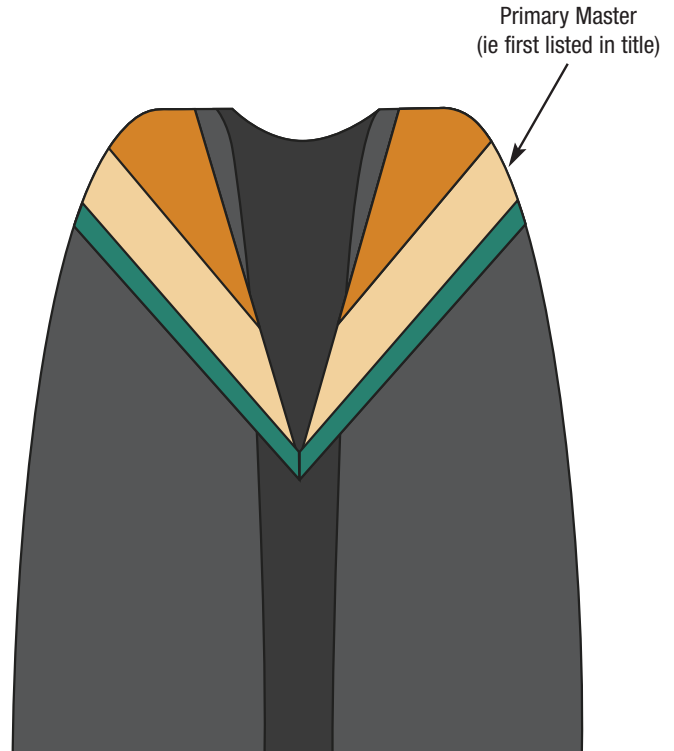

Example of Multimedia/Engineering

Bachelor (Honours) Hood

Half-lined hood, with silver braid. Colour of hood showing on left side. Bachelor gown and trencher.

Example of Applied Science

Swinburne University of Technology

Master Hood

*Colour of hood showing on both sides.
Master gown and trencher.*

Example of Entrepreneurship

Master (Business Administration) Hood

*Colours of hood showing on both sides.
Master gown and trencher.*

Example of Business Administration

Swinburne University of Technology

Master Honours Hood

Example of Business Administration

Double Master Hood

Example of Business Administration/
Information Technology

Swinburne University of Technology

Doctor of Philosophy (PhD) Hood

Black Gown faced with chili red and silver grey.

The hood is chili red, fully lined in silver grey and is worn with silver showing on both shoulders.

A tudor bonnet with a scarlet tassel.