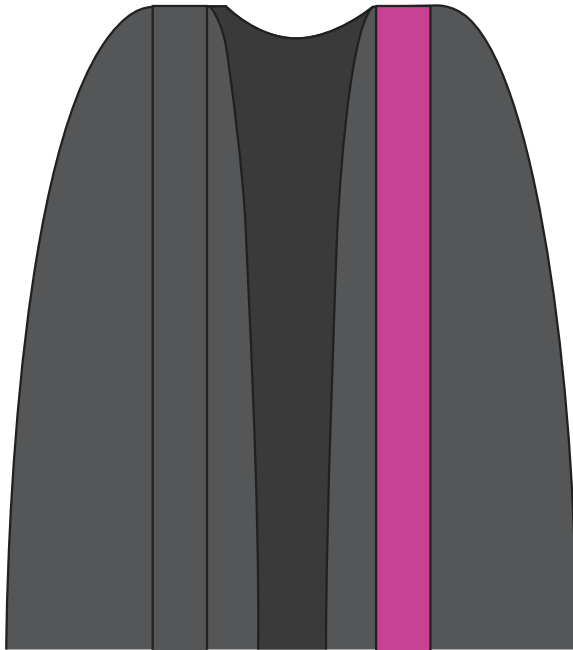

Swinburne University of Technology

**Advanced Certificate, Certificate and
Apprenticeship**

Black Bachelor gown only.

**Associate Diploma, Advanced Diploma and
Diploma Stole**

*Stole with white trim. Colour of stole worn on right hand
side. Bachelor gown.*

Example of Information Technology

Swinburne University of Technology

Graduate Certificate (TAFE and HEd)

Associate Degree Stole

Stole with colour worn on left-hand side.

Bachelor gown and trencher.

Example of Health Sciences

Graduate Diploma Stole (TAFE and HEd)

Stole with colour worn on both sides.

Bachelor gown and trencher.

Example of Multimedia

Swinburne University of Technology

Bachelor Hood

Half-lined hood, with colour of hood showing on left side. Bachelor gown and trencher.

Doctor of Philosophy (PhD) Hood

Black Gown faced with chili red and silver grey.

The hood is chili red, fully lined in silver grey and is worn with silver showing on both shoulders.

A tudor bonnet with a scarlet tassel.