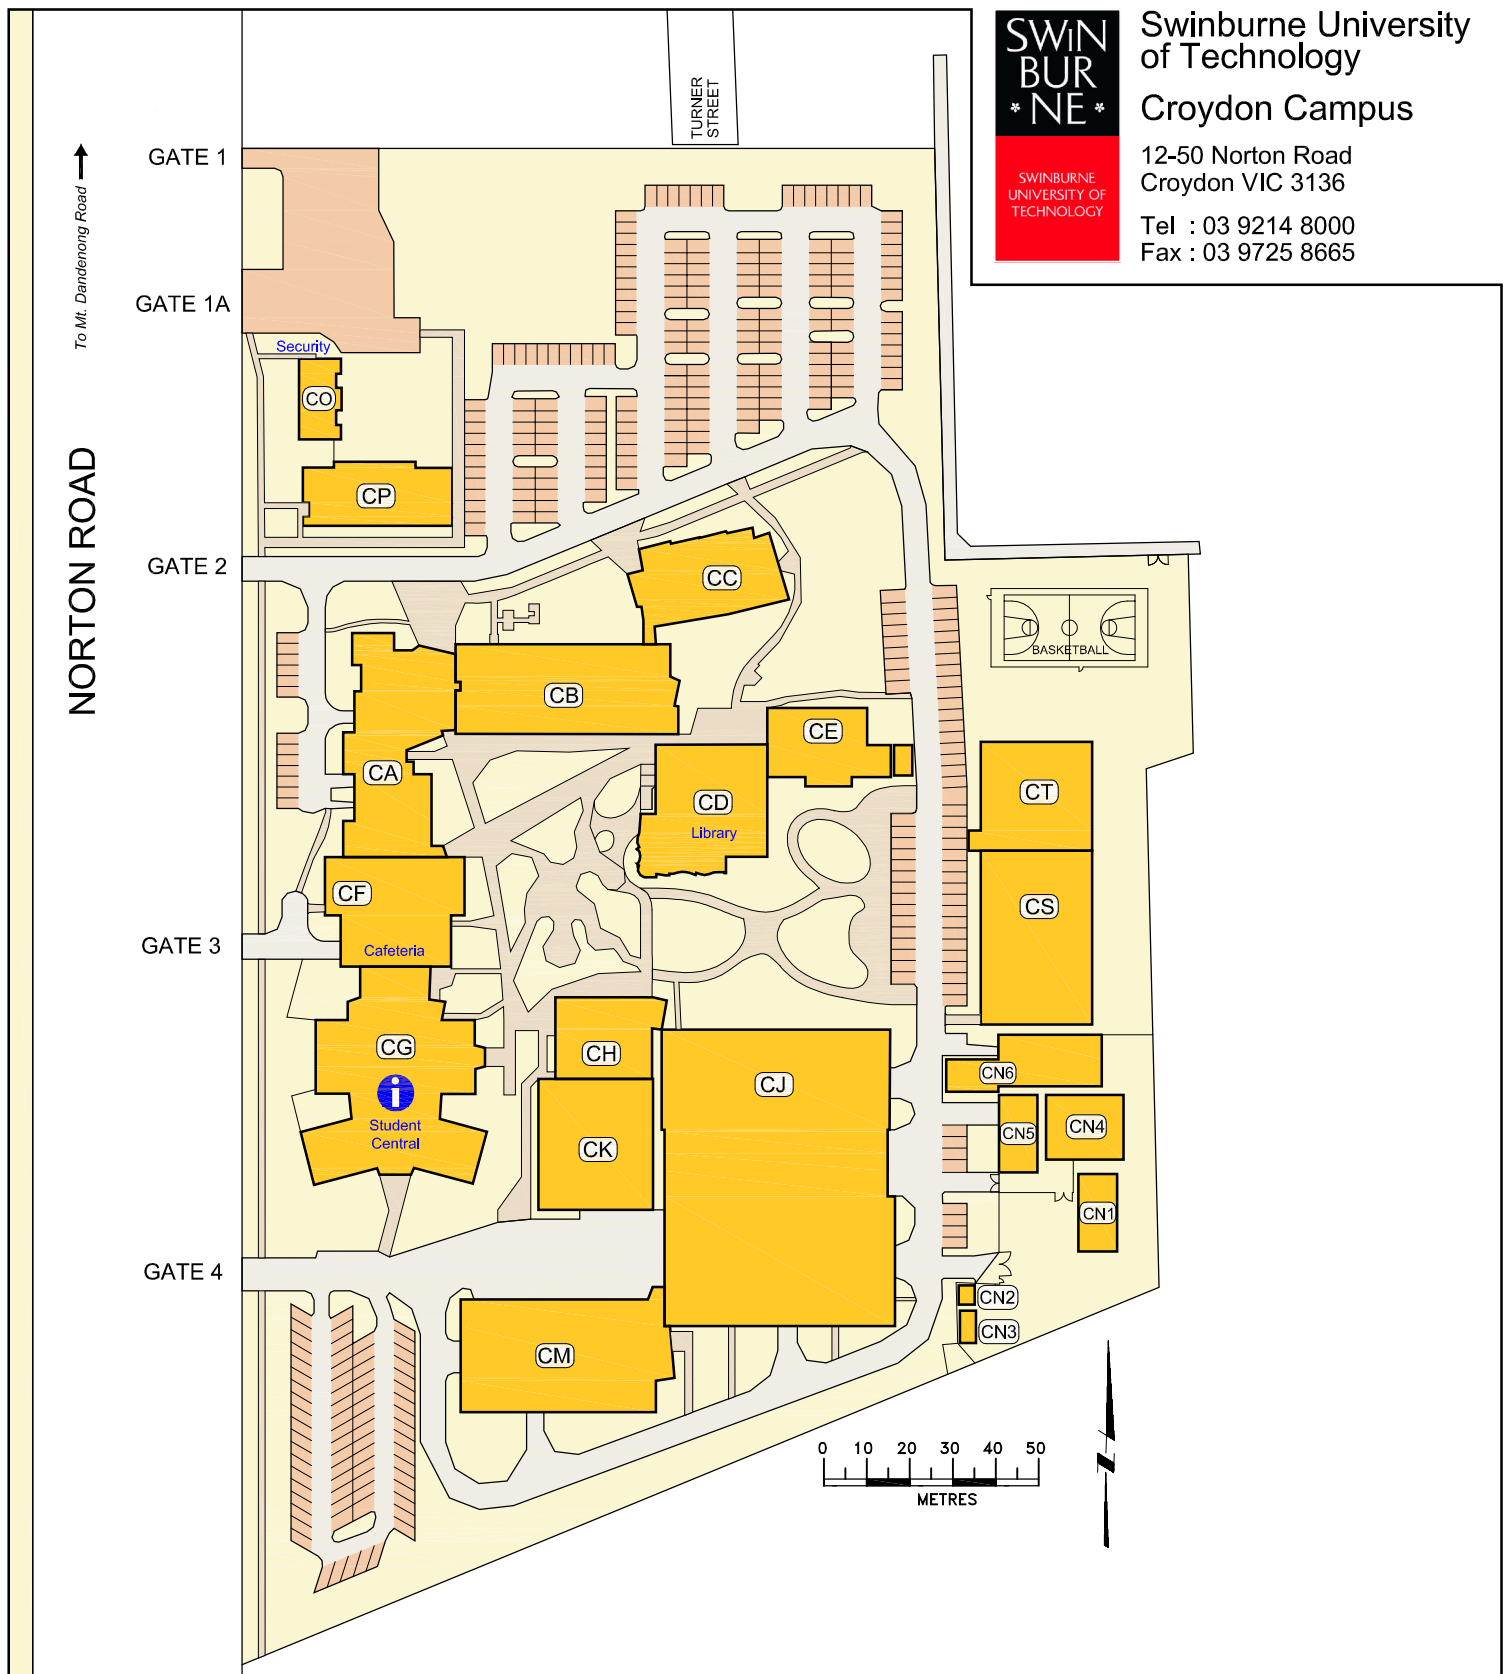

Swinburne University of Technology

Croydon Campus

12-50 Norton Road
Croydon VIC 3136

Tel : 03 9214 8000
Fax : 03 9725 8665

DEPARTMENT	BLDG	DEPARTMENT	BLDG	DEPARTMENT	BLDG
Student Central	CG	Centre for VET Practice	CC	Information Technology Services	CO
Apprenticeship Field Officers	CF	Childcare Centre	CP	Library	CD
Apprenticeship Support Officers	CA	Community Services	CB	Press	CN6
Bookshop	CF	Department of Health Services	CC	School of Sustainable Futures	CC
Built Environment	CG, CH, CJ, CK, CM, CN4, CS, CT	Directorate of School of Engineering, Technology & Trades	CA	Security	CO
Cafeteria	CF	Directorate of School of Sustainable Futures	CA	Student Lounge	CF
Campus Manager	CA	Facilities & Services Group	CA	Student Services	CA, CF
Careers & Employment	CA	First Stop	CO	Swinburne Student Amenities Association (SSAA)	CF
Centre for Cultural & Linguistic Diversity (CALD)	CB		CC	Swinburne Student Union (SSU)	CF
Centre for Lifelong Learning	CA, CE			Youth Programs	CE